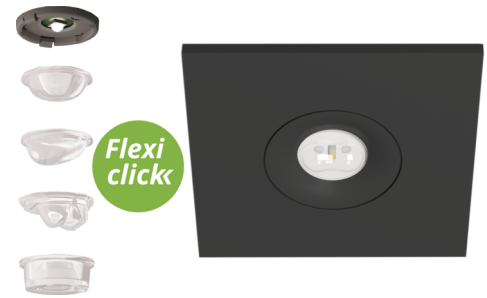

Art.-Nr: EEQL039ML-AZ
Safety luminaire Centralised power supply systems
Ceiling mounting, ML, CPS, , IP20, Zinc die-cast, Anthracite

LED safety light for illuminating escape and rescue routes according to DIN EN 60598-1, DIN EN 60598-222 and DIN EN 1838.

The recessed ceiling light made of zinc-aluminum adapts unobtrusively to the ceiling. In addition to conventional ceiling installation, it can also be installed in conventional and fire protection boxes. The status LED integrated into the lens does not interrupt the harmony of the housing. The use of diffuser lenses and powerful LED ERT technology achieves optimal light distribution and illumination of the escape and rescue routes. The innovative integrated lens carrier with quick-mounting device enables the flexible use of different lens types depending on the application. Round and corridor lenses are already included in the scope of delivery for each light.

More information

TECHNICAL DATA

Luminaire type	Safety luminaire
Mounting	Ceiling mounting
Pictograph	No
Illuminant	LED
Housing material	Zinc die-cast
Housing color	Anthracite
Protection type (IP)	IP20
Impact resistance (IK)	≥ 3
Certification	WEEE, CE, ENEC
Insulation class	2
Supply	Centralised power supply systems
Monitoring	ML
Bridging time	CPS
Operating mode	single luminaire switching
Input voltage AC	230 V
Input frequency	50 / 60 Hz
Input voltage DC	216 V
Power max.	4,8 W

Power DS	4,8 W
Power BS	0,7 W
Depth	88 mm
Width	88 mm
Height	4 mm
Installation dimensions Diameter	68 mm
Weight	0.27
Weight incl. packaging	0.4
Connection cross-section	2.5 mm ²
Switching input	No
Emergency light blocking	No
Battery connection	No
Dimming function	No
Luminous flux mains	470 lm
Luminous flux emergency	470 lm
Customs tariff number	94056180
Country of origin	DEUTSCHLAND
EAN	4260682150684