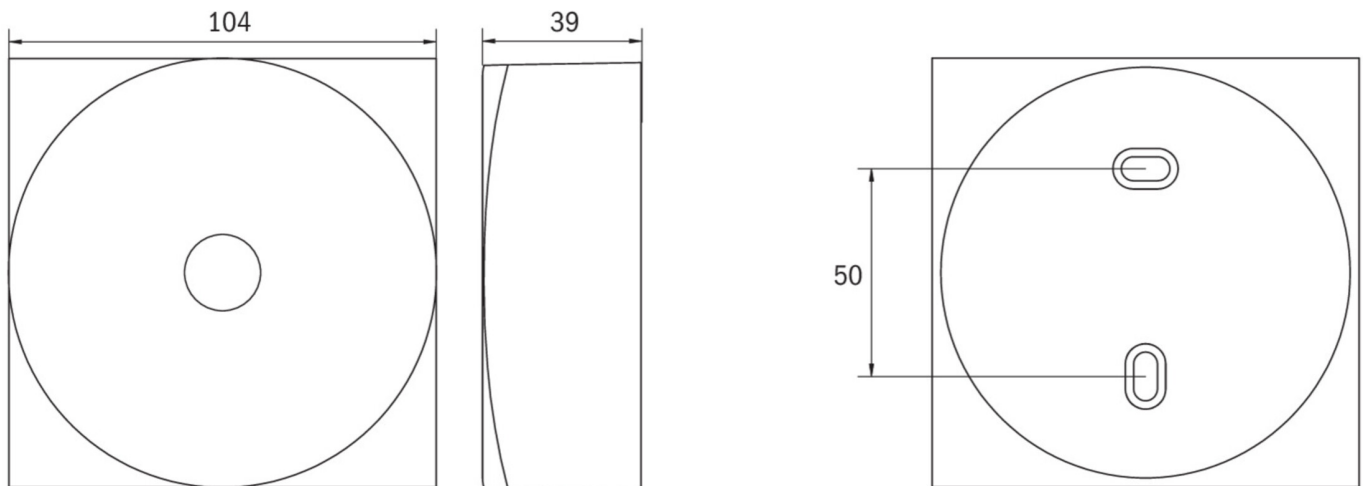

Ytelse DS	2,3 W
Ytelse BS	0,4 W
Høyde	39 mm
diameter	104 mm
Vekt	0.37
Vekt inkludert emballasje	0.41
Tverrsnitt for tilkobling	2.5 mm²
Koblingsinngang	Ja
Blokkering av nødlys	Nei
Batteritilkobling	Støpsel
Dimmefunksjon	Ja
Lysstrømnettverk	130 lm
Lysstrøm nødsituasjon	125 lm
Tolltariffnummer	94056180
Opprinnelsesland	DEUTSCHLAND
EAN	4260682158581

TEKNISK TEGNING