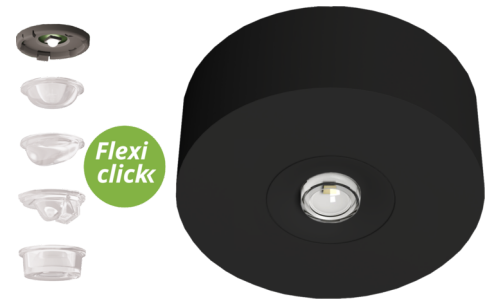

Art.-Nr: EARL428SC-AZ
Safety luminaire Single Battery
Ceiling, SelfControl, 8 h, , IP40, Zinc die-cast, Anthracite

LED safety light for ceiling mounting and for illuminating escape and rescue routes according to DIN EN 60598-1, DIN EN 60598-222 and DIN EN 1838. The unobtrusive ceiling light made of zinc-aluminum adapts unobtrusively to the ceiling. The status LED integrated into the lens does not interrupt the harmony of the housing. Optimum light distribution and illumination of the escape and rescue routes is achieved through the use of diffuser lenses and high-performance LED ERT technology. The innovative integrated lens carrier with quick-mounting device enables the flexible use of different lens types depending on the application. Round and corridor lenses are already included in the scope of delivery for each light.

More information

TECHNICAL DATA

Luminaire type	Safety luminaire
Mounting	Ceiling
Pictograph	No
Illuminant	LED
Housing material	Zinc die-cast
Housing color	Anthracite
Protection type (IP)	IP40
Impact resistance (IK)	≥ 3
Certification	Waste disposal, CE, TÜV Rheinland Type approved, ENEC
Insulation class	2
Supply	Single Battery
Monitoring	SelfControl
Bridging time	8 h
Battery	LiFePO4 3,2 V / 3,3 Ah LiFePO4 - Lithium Iron Phosphate Battery
Operating mode	Standby circuit / permanent circuit
Input voltageAC	230 V
Input frequency	50 / 60 Hz
Power max.	3 W

Power DS	1,9 W
Power BS	0,2 W
Height	39 mm
Diameter	104 mm
Weight	0.37
Weight incl. packaging	0.41
Connection cross-section	2.5 mm ²
Switching input	Yes
Emergency light blocking	No
Battery connection	Connector
Dimming function	Yes
Luminous flux mains	130 lm
Luminous flux emergency	125 lm
Customs tariff number	94056180
Country of origin	DEUTSCHLAND
EAN	4260682158703