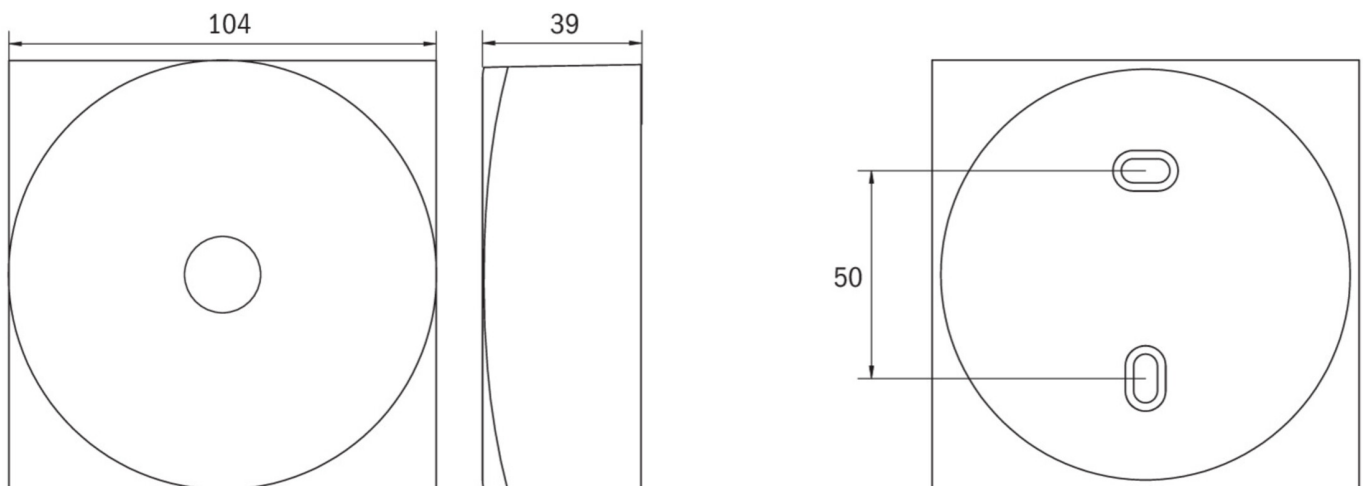

Power DS	1,9 W
Power BS	0,2 W
Height	39 mm
Diameter	104 mm
Weight	0.37
Weight incl. packaging	0.41
Connection cross-section	2.5 mm²
Switching input	Yes
Emergency light blocking	No
Battery connection	Connector
Dimming function	Yes
Luminous flux mains	130 lm
Luminous flux emergency	125 lm
Customs tariff number	94056180
Country of origin	DEUTSCHLAND
EAN	4260682158703

TECHNICAL DRAWING