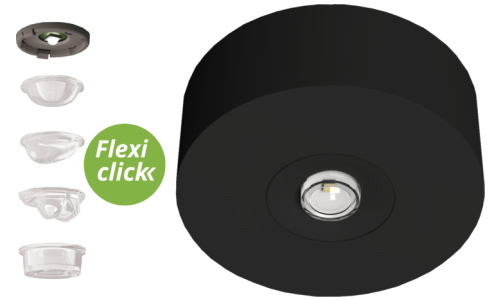

Art.-Nr: EARL423SC-AZ
Safety luminaire Single Battery
Ceiling, SelfControl, 3 h, , IP40, Zinc die-cast, white

LED safety light for ceiling mounting and for illuminating escape and rescue routes according to DIN EN 60598-1, DIN EN 60598-222 and DIN EN 1838. The unobtrusive ceiling light made of zinc-aluminum adapts unobtrusively to the ceiling. The status LED integrated into the lens does not interrupt the harmony of the housing. Optimum light distribution and illumination of the escape and rescue routes is achieved through the use of diffuser lenses and high-performance LED ERT technology. The innovative integrated lens carrier with quick-mounting device enables the flexible use of different lens types depending on the application. Round and corridor lenses are already included in the scope of delivery for each light.

More information

TECHNICAL DATA

Luminaire type	Safety luminaire
Mounting	Ceiling
Pictograph	No
Illuminant	LED
Housing material	Zinc die-cast
Housing color	white
Protection type (IP)	IP40
Impact resistance (IK)	≥ 3
Certification	Waste disposal, CE, TÜV Rheinland Type approved, ENEC
Insulation class	2
Supply	Single Battery
Monitoring	SelfControl
Bridging time	3 h
Battery	LiFePO4 3,2 V / 3,3 Ah LiFePO4 - Lithium Iron Phosphate Battery
Operating mode	Standby circuit / permanent circuit
Input voltageAC	230 V
Input frequency	50 / 60 Hz
Power max.	3 W

Power DS	1,9 W
Power BS	0,2 W
Height	39 mm
Diameter	104 mm
Weight	0.37
Weight incl. packaging	0.41
Connection cross-section	2.5 mm ²
Switching input	Yes
Emergency light blocking	No
Battery connection	Connector
Dimming function	Yes
Luminous flux mains	130 lm
Luminous flux emergency	250 lm
Customs tariff number	94056180
Country of origin	DEUTSCHLAND
EAN	4260682158697