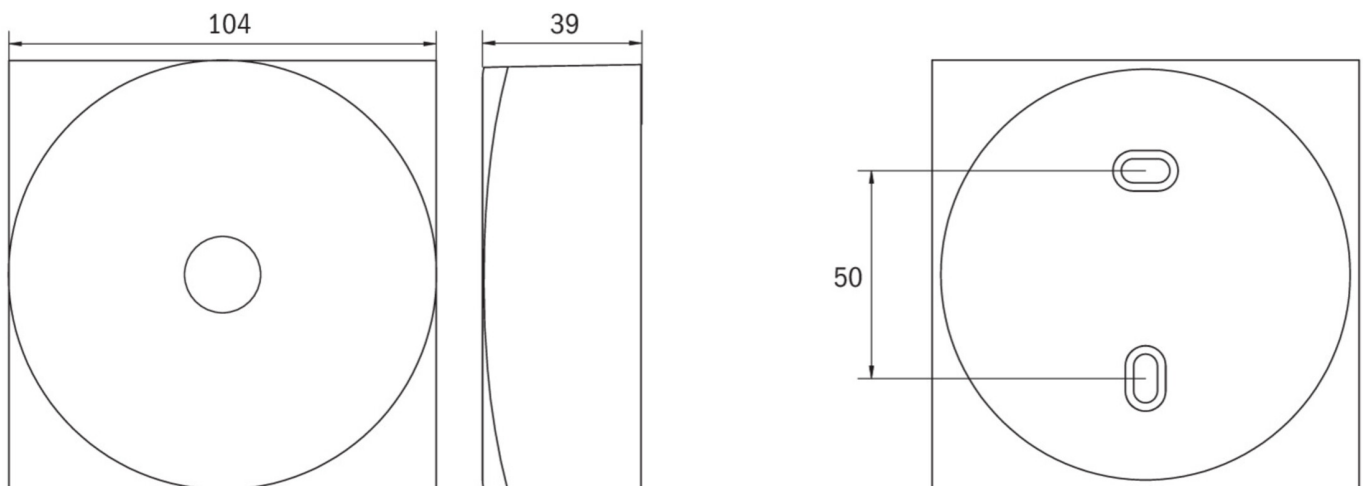

Power DS	1,9 W
Power BS	0,2 W
Height	39 mm
Diameter	104 mm
Weight	0.37
Weight incl. packaging	0.41
Connection cross-section	2.5 mm²
Switching input	Yes
Emergency light blocking	No
Battery connection	Connector
Dimming function	Yes
Luminous flux mains	130 lm
Luminous flux emergency	250 lm
Customs tariff number	94056180
Country of origin	DEUTSCHLAND
EAN	4260682158697

TECHNICAL DRAWING