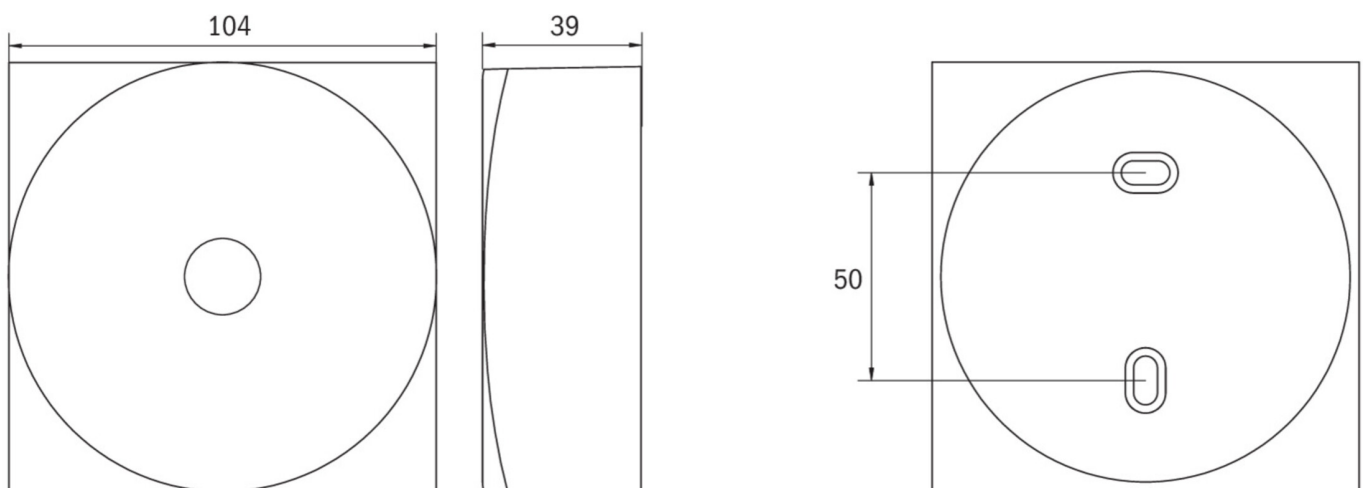

Ytelse DS	1,9 W
Ytelse BS	0,2 W
dybde	104 mm
Bredde	104 mm
Høyde	39 mm
Vekt	0.39
Vekt inkludert emballasje	0.43
Tverrsnitt for tilkobling	2.5 mm²
Koblingsinngang	Ja
Blokkering av nødlys	Nei
Batteritilkobling	Støpsel
Dimmefunksjon	Ja
Lysstrømnettverk	130 lm
Lysstrøm nødsituasjon	125 lm
Tolltariffnummer	94056180
Opprinnelsesland	DEUTSCHLAND
EAN	4260682158611

TEKNISK TEGNING