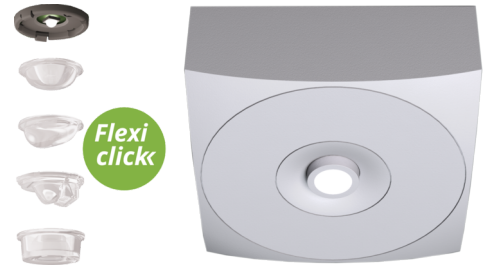

**Art.-Nr: EAQL423SC**  
**Sikkerhetslys Enkelt batteri**  
**Tak, Selvkontroll, 3 timer, , IP40, Sinkstøping, hvit**

LED safety light for ceiling mounting and for illuminating escape and rescue routes according to DIN EN 60598-1, DIN EN 60598-222 and DIN EN 1838. The unobtrusive ceiling light made of zinc-aluminum adapts unobtrusively to the ceiling. The status LED integrated into the lens does not interrupt the harmony of the housing. Optimum light distribution and illumination of the escape and rescue routes is achieved through the use of diffuser lenses and high-performance LED ERT technology. The innovative integrated lens carrier with quick-mounting device enables the flexible use of different lens types depending on the application. Round and corridor lenses are already included in the scope of delivery for each light.