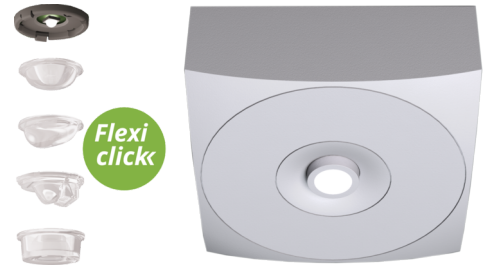

**Art.-Nr: EAQL421WL**  
**Sikkerhetslys Enkelt batteri**  
**Tak, Trådløs profesjonell, 1 time, , IP40, Sinkstøping, hvit**

LED safety light for ceiling mounting and for illuminating escape and rescue routes according to DIN EN 60598-1, DIN EN 60598-222 and DIN EN 1838. The unobtrusive ceiling light made of zinc-aluminum adapts unobtrusively to the ceiling. The status LED integrated into the lens does not interrupt the harmony of the housing. Optimum light distribution and illumination of the escape and rescue routes is achieved through the use of diffuser lenses and high-performance LED ERT technology. The innovative integrated lens carrier with quick-mounting device enables the flexible use of different lens types depending on the application. Round and corridor lenses are already included in the scope of delivery for each light.