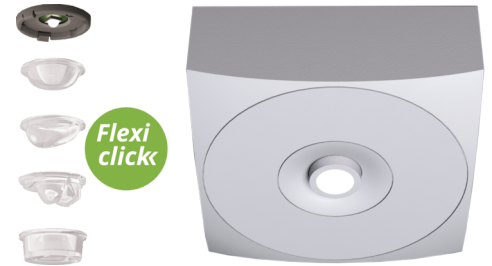

**Art.-Nr: EAQL029ML**  
**Safety luminaire Central power supply**  
**Ceiling, ML, Central power supply, , IP40, Zinc die-cast, white**

LED safety light for ceiling mounting and for illuminating escape and rescue routes according to DIN EN 60598-1, DIN EN 60598-222 and DIN EN 1838. The unobtrusive ceiling light made of zinc-aluminum adapts unobtrusively to the ceiling. Optimum light distribution and illumination of the escape and rescue routes is achieved through the use of diffuser lenses and high-performance LED ERT technology. The innovative integrated lens carrier with quick-mounting device enables the flexible use of different lens types depending on the application. Round and corridor lenses are already included in the scope of delivery for each light.

## TECHNICAL DATA

Luminaire type	Safety luminaire
Mounting	Ceiling
Pictograph	No
Illuminant	LED
Housing material	Zinc die-cast
Housing color	white
Protection type (IP)	IP40
Impact resistance (IK)	≥ 3
Certification	Waste disposal, CE, TÜV Rheinland Type approved, ENEC
Insulation class	2
Supply	Central power supply
Monitoring	ML
Bridging time	Central power supply
Operating mode	single luminaire switching
Input voltage AC	230 V
Input frequency	50 / 60 Hz
Input voltage DC	216 V
Power max.	4,6 W
Power DS	4,6 W

Power BS	1,2 W
Depth	104 mm
Width	104 mm
Height	39 mm
Weight	0.31
Weight incl. packaging	0.35
Connection cross-section	2.5 mm <sup>2</sup>
Switching input	No
Emergency light blocking	No
Battery connection	No
Dimming function	Yes
Luminous flux mains	360 lm
Luminous flux emergency	360 lm
Customs tariff number	94056180
Country of origin	DEUTSCHLAND
EAN	4260766552731