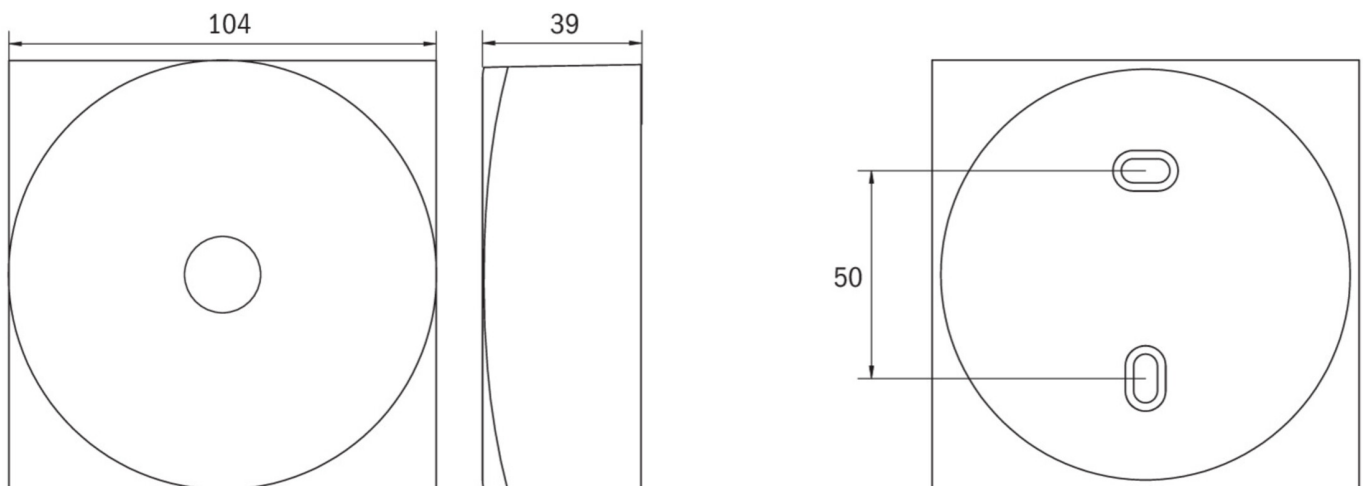

Power BS	1,2 W
Depth	104 mm
Width	104 mm
Height	39 mm
Weight	0.31
Weight incl. packaging	0.35
Connection cross-section	2.5 mm²
Switching input	No
Emergency light blocking	No
Battery connection	No
Dimming function	Yes
Luminous flux mains	360 lm
Luminous flux emergency	360 lm
Customs tariff number	94056180
Country of origin	DEUTSCHLAND
EAN	4260766552731

TECHNICAL DRAWING

ACCESSORY LIST

ILD-APA-02 -