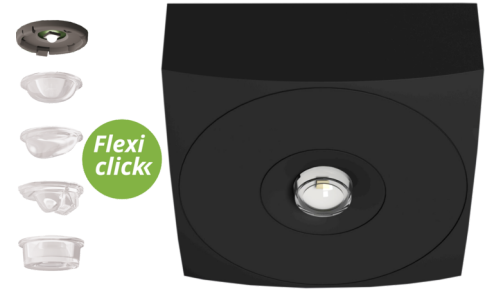

**Art.-Nr: EAQL029ML-AZ**  
**Safety luminaire Central power supply**  
**Ceiling, ML, Central power supply, , IP40, Zinc die-cast,**  
**Anthracite**

LED safety light for ceiling mounting and for illuminating escape and rescue routes according to DIN EN 60598-1, DIN EN 60598-222 and DIN EN 1838. The unobtrusive ceiling light made of zinc-aluminum adapts unobtrusively to the ceiling. Optimum light distribution and illumination of the escape and rescue routes is achieved through the use of diffuser lenses and high-performance LED ERT technology. The innovative integrated lens carrier with quick-mounting device enables the flexible use of different lens types depending on the application. Round and corridor lenses are already included in the scope of delivery for each light.

## TECHNICAL DATA

Luminaire type	Safety luminaire
Mounting	Ceiling
Pictograph	No
Illuminant	LED
Housing material	Zinc die-cast
Housing color	Anthracite
Protection type (IP)	IP40
Impact resistance (IK)	≥ 3
Certification	Waste disposal, CE, TÜV Rheinland Type approved, ENEC
Insulation class	2
Supply	Central power supply
Monitoring	ML
Bridging time	Central power supply
Operating mode	single luminaire switching
Input voltage AC	230 V
Input frequency	50 / 60 Hz
Input voltage DC	216 V
Power max.	4,6 W

Power DS	4,6 W
Power BS	1,2 W
Depth	104 mm
Width	104 mm
Height	39 mm
Weight	0.31
Weight incl. packaging	0.35
Connection cross-section	2.5 mm <sup>2</sup>
Switching input	No
Emergency light blocking	No
Battery connection	No
Dimming function	Yes
Luminous flux mains	360 lm
Luminous flux emergency	360 lm
Customs tariff number	94056180
Country of origin	DEUTSCHLAND
EAN	4260766552748