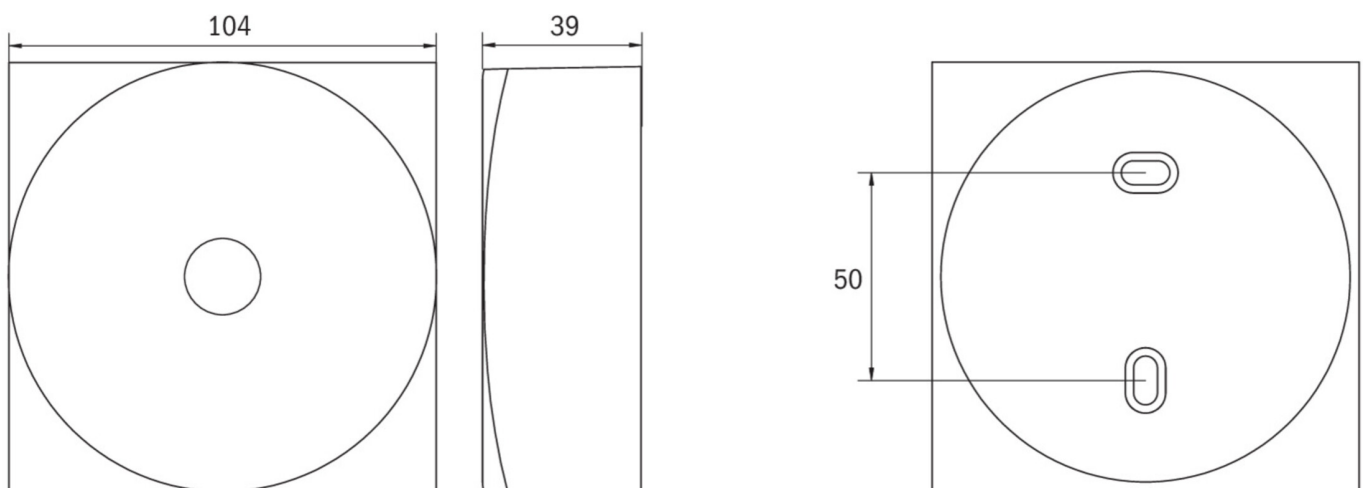

Power DS	4,6 W
Power BS	1,2 W
Depth	104 mm
Width	104 mm
Height	39 mm
Weight	0.31
Weight incl. packaging	0.35
Connection cross-section	2.5 mm²
Switching input	No
Emergency light blocking	No
Battery connection	No
Dimming function	Yes
Luminous flux mains	360 lm
Luminous flux emergency	360 lm
Customs tariff number	94056180
Country of origin	DEUTSCHLAND
EAN	4260766552748

TECHNICAL DRAWING

ACCESSORY LIST

ILD-APA-02 -