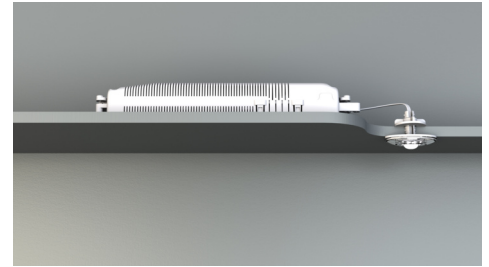

**Art.-Nr: DOE023WL**  
**Safety luminaire Single Battery**  
**Ceiling mounting, Wireless Professional (WL), 3 h, , IP20,**  
**Plastic, Opal**

Small LED safety luminaire, for recessed and surface mounting, with great effect. The small dimensions and transparent housing material make completely unobtrusive mounting possible.

This variant is intended for installation in ceilings. The mounting plate/clips, as well as the emergency light technology in a housing with strain relief, are supplied.

Wireless central control and monitoring for large installations of up to 50,000 luminaires with Wireless Professional.