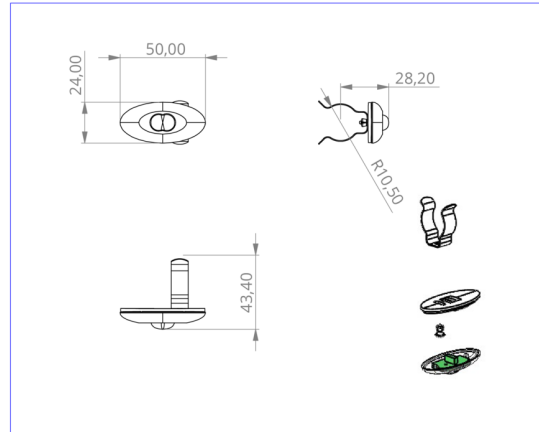

**Art.-Nr: DOE023WL**  
**Safety luminaire Single Battery**  
**Ceiling mounting, Wireless Professional (WL), 3 h, , IP20,**  
**Plastic, Opal**

Small LED safety luminaire, for recessed and surface mounting, with great effect. The small dimensions and transparent housing material make completely unobtrusive mounting possible.

## TECHNICAL DATA

Luminaire type	Safety luminaire
Mounting	Ceiling mounting
Pictograph	No
Illuminant	LED
Housing material	Plastic
Housing color	Opal
Protection type (IP)	IP20
Impact resistance (IK)	≥ 3
Certification	WEEE, CE, TÜV Rheinland Type approved, ENEC
Insulation class	2
Supply	Single Battery
Monitoring	Wireless Professional (WL)
Bridging time	3 h
Battery	4,8V V 2,0Ah Ah/
Operating mode	Standby circuit / permanent circuit
Input voltage AC	230 V
Input frequency	50 / 60 Hz
Input voltage DC	- V
Power max.	5,6 W

Power DS	5,2 W
Power BS	3,8 W
Ambient temperature DS	-5 °C - 40 °C
Ambient temperature BS	-5 °C - 40 °C
Depth	24 mm
Width	50 mm
Height	12 mm
Installation dimensions Diameter	10.5 mm
Weight	0.41
Weight incl. packaging	0.49
Connection cross-section	1.5 mm <sup>2</sup>
Switching input	Yes
Emergency light blocking	Yes
Battery connection	Clip
Dimming function	No
Luminous flux mains	140 lm
Luminous flux emergency	140 lm
Customs tariff number	94056120
EAN	4260123689896

TECHNICAL DRAWING

e 10.5

DO verschiedene Einbaumaße