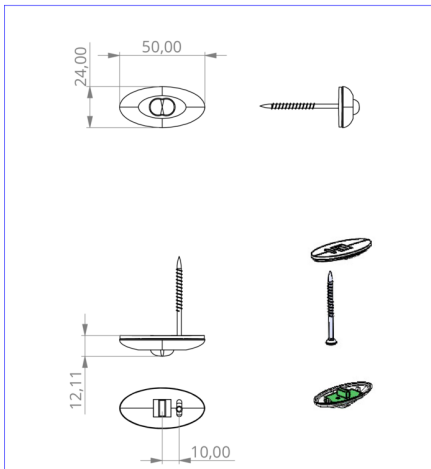

DO verschiedene Einbaumaße

RELATED PRODUCTS

Art.-No.	Image	Monitoring	Supply	Color	Investment	Automatic log	Maintenance level	Remote maintenance	max. luminaires	Single luminaire monitoring
DOE021		Without monitoring		Opal						
DOE021WL		Wireless Professional (WL)	Single battery	Opal	€€	yes	low	yes	1,000 per system	central

As of: 23.08.2024 - Subject to technical changes and errors.