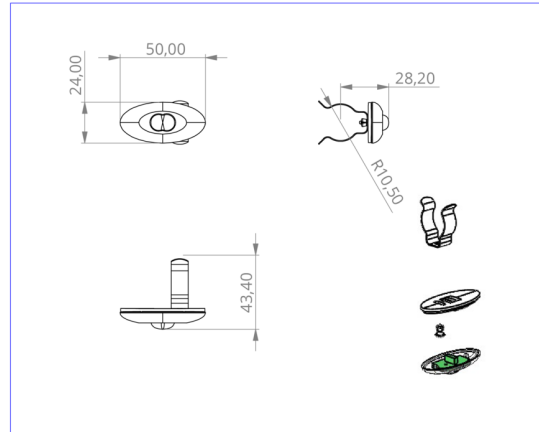

DO verschiedene Einbaumaße

RELATED PRODUCTS

Art.-No.	Image	Monitoring	Supply	Color	Investment	Automatic log	Maintenance level	Remote maintenance	max. luminaires	Single luminaire monitoring
DOE021		Without monitoring		Opal						
DOE021WL		Wireless Professional (WL)	Single battery	Opal	€€	yes	low	yes	1,000 per system	central

As of: 23.08.2024 - Subject to technical changes and errors.