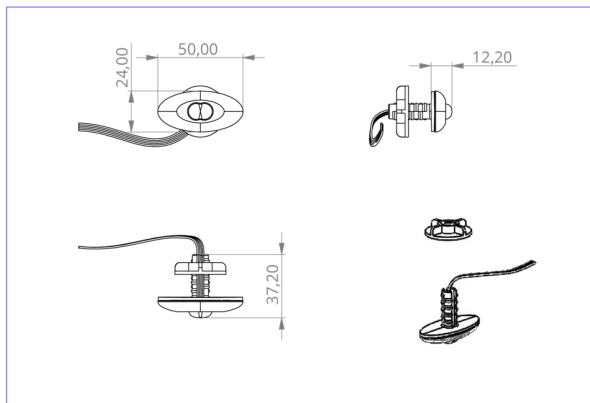

DO verschiedene Einbaumaße

RELATED PRODUCTS

Art.-No.	Image	Monitoring	Supply	Color	Investment	Automatic log	Maintenance level	Remote maintenance	max. luminaires	Single luminaire monitoring
DOE021		Without monitoring		Opal						
DOE021WL		Wireless Professional (WL)	Single battery	Opal	€€	yes	low	yes	1,000 per system	central

As of: 23.08.2024 - Subject to technical changes and errors.