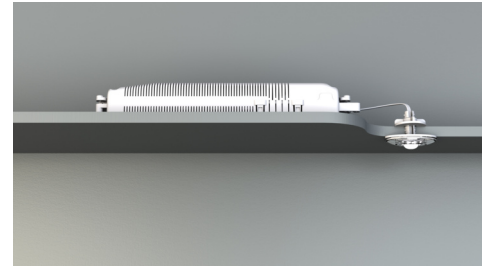

Art.-Nr: DOE021SC
Safety luminaire Single Battery
Ceiling mounting, SelfControl (SC), 1 h, , IP20, Plastic, Opal

Small LED safety luminaire, for recessed and surface mounting, with great effect. The small dimensions and transparent housing material make completely unobtrusive mounting possible.

This variant is intended for installation in ceilings. The mounting plate/clips, as well as the emergency light technology in a housing with strain relief, are supplied.

Automatic monitoring of safety luminaire with SelfControl.

More information

www.rp-group.com/en/item/DOE021SC

TECHNICAL DATA

Luminaire type	Safety luminaire
Mounting	Ceiling mounting
Pictograph	No
Illuminant	LED
Housing material	Plastic
Housing color	Opal
Protection type (IP)	IP20
Impact resistance (IK)	≥ 3
Certification	WEEE, CE, TÜV Rheinland Type approved, ENEC
Insulation class	2
Supply	Single Battery
Monitoring	SelfControl (SC)
Bridging time	1 h
Battery	4,8V V 2,0Ah Ah/
Operating mode	Standby circuit / permanent circuit
Input voltageAC	230 V
Input frequency	50 / 60 Hz
Power max.	3 W
Power DS	1,6 W
Power BS	0,35 W

Ambient temperature DS	-5 °C - 40 °C
Ambient temperature BS	-5 °C - 40 °C
Depth	24 mm
Width	50 mm
Height	12 mm
Installation dimensions Diameter	10.5 mm
Weight	0.34
Weight incl. packaging	0.42
Connection cross-section	2.5 mm ²
Switching input	Yes
Emergency light blocking	Yes
Battery connection	Connector
Dimming function	Yes
Luminous flux mains	140 lm
Luminous flux emergency	140 lm
Customs tariff number	94056120
EAN	4260682143884