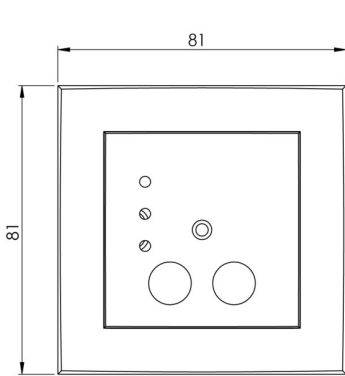

Art.-Nr: C-MA-AP01

Remote display optical and acoustic for surface mounting in a compact design. It shows the status of the CoreCompact / CC24 system at a central location.

The visual display is via 3 LEDs. In the event of malfunctions, an acoustic message is also issued. The acoustic message can be acknowledged by pressing the "Signal tone OFF" button, whereby the error message (visual display) as such is not affected.

More information

TECHNICAL DATA

Protection type (IP)	IP40
Power consumption	1 W
Depth	81 mm
Width	81 mm
Height	55 mm
Weight	kg
Customs tariff number	85389091
Country of origin	DEUTSCHLAND

TECHNICAL DRAWING