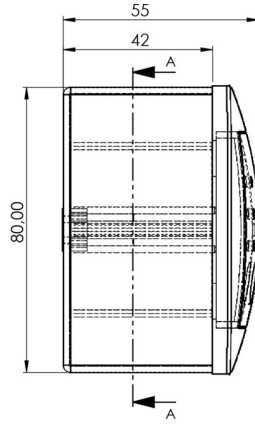

Art.-Nr: C-MA-AP01

Remote display optical and acoustic for surface mounting in a compact design. It shows the status of the CoreCompact / CC24 system at a central location.

The visual display is via 3 LEDs. In the event of malfunctions, an acoustic message is also issued. The acoustic message can be acknowledged by pressing the "Signal tone OFF" button, whereby the error message (visual display) as such is not affected.

More information

TECHNICAL DATA

Protection type (IP)	IP40
Power consumption	1 W
Depth	81 mm
Width	81 mm
Height	55 mm
Weight	kg
Customs tariff number	85389091
Country of origin	DEUTSCHLAND

TECHNICAL DRAWING