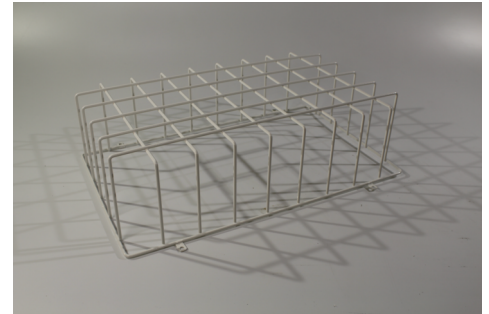

Art.-Nr: BALL2

The sturdy steel construction provides efficient protection for emergency luminaires. The grid design protects the luminaire without restricting the sight onto it. Needing only four screws the mounting is kept simple.

Mer informasjon

TEKNISKE DATA

dybde	280 mm
Bredde	450 mm
Høyde	125 mm
Vekt	0.82 kg
Tolltariffnummer	73144900
EAN	4260349824187

stand: 21.06.2024 - Det tas forbehold om tekniske endringer og feil.