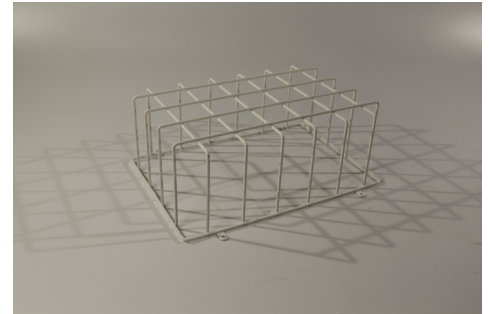

## Art.-Nr: BALL1

The sturdy steel construction provides efficient protection for emergency luminaires. The grid design protects the luminaire without restricting the sight onto it. Needing only four screws the mounting is kept simple.

### TEKNISKE DATA

dybde	220 mm
Bredde	320 mm
Høyde	120 mm
Vekt	0.54 kg
Tolltariffnummer	73144900
EAN	4260349824170

stand: 21.06.2024 - Det tas forbehold om tekniske endringer og feil.