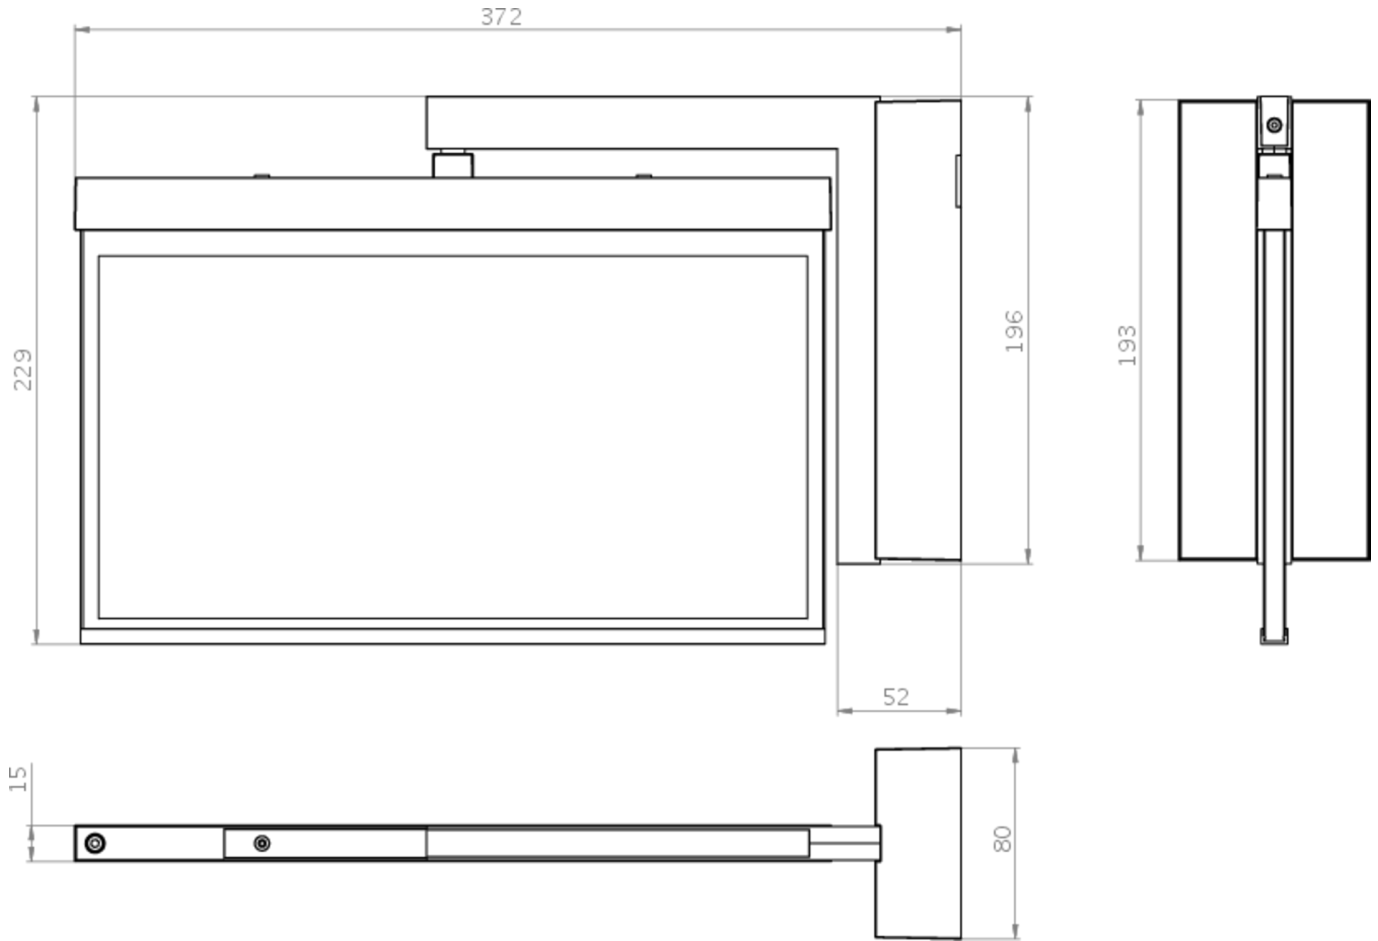

TECHNICAL DRAWING

ACCESSORY LIST

AM-X-APA - Surface-mounted adapter AM/AX