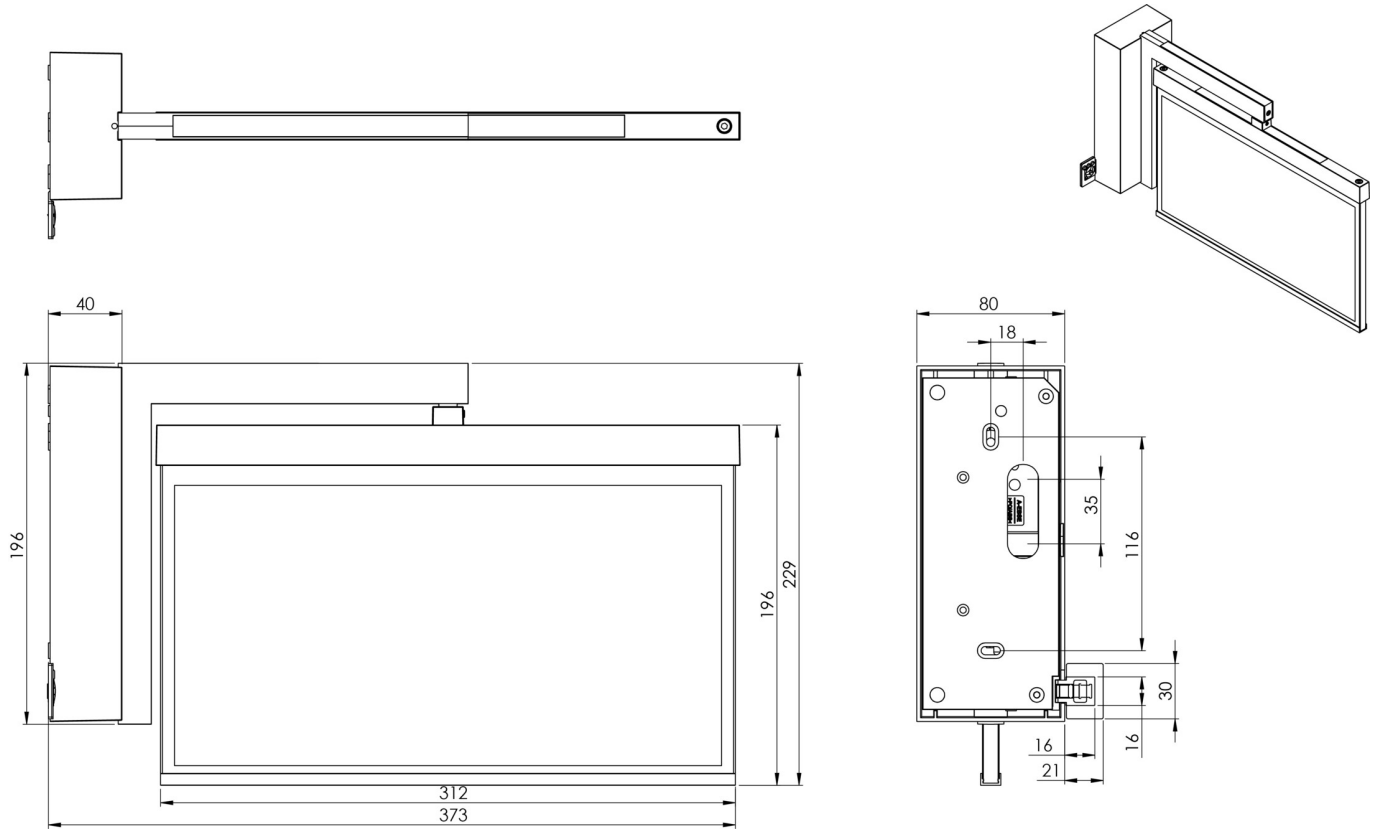

TECHNICAL DRAWING

ACCESSORY LIST

AM-X-APA - Surface-mounted adapter AM/AX