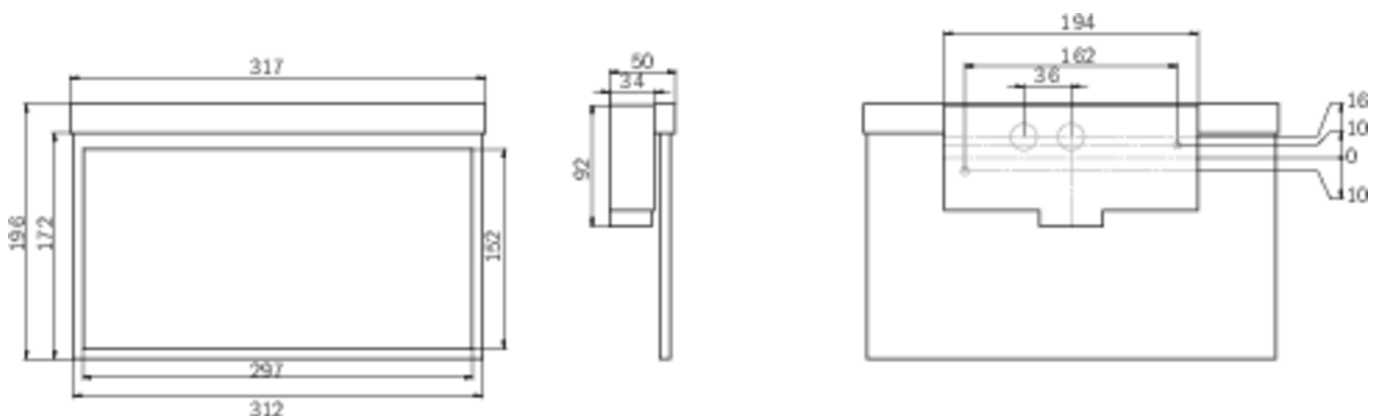

Operating mode	Standby circuit / permanent circuit
Input voltageAC	24 V
Power max.	3,4 W
Power DS	3,4 W
Power BS	0,4 W
Ambient temperature DS	-5 °C - 40 °C
Ambient temperature BS	-5 °C - 40 °C
Depth	50 mm
Width	312 mm
Height	194 mm
Weight	1.54
Weight incl. packaging	2.03
Connection cross-section	2.5 mm²
Switching input	No
Emergency light blocking	No
Battery connection	No
Luminous flux mains	230 lm
Luminous flux emergency	230 lm
Customs tariff number	94056180
EAN	4260682156969

TECHNICAL DRAWING