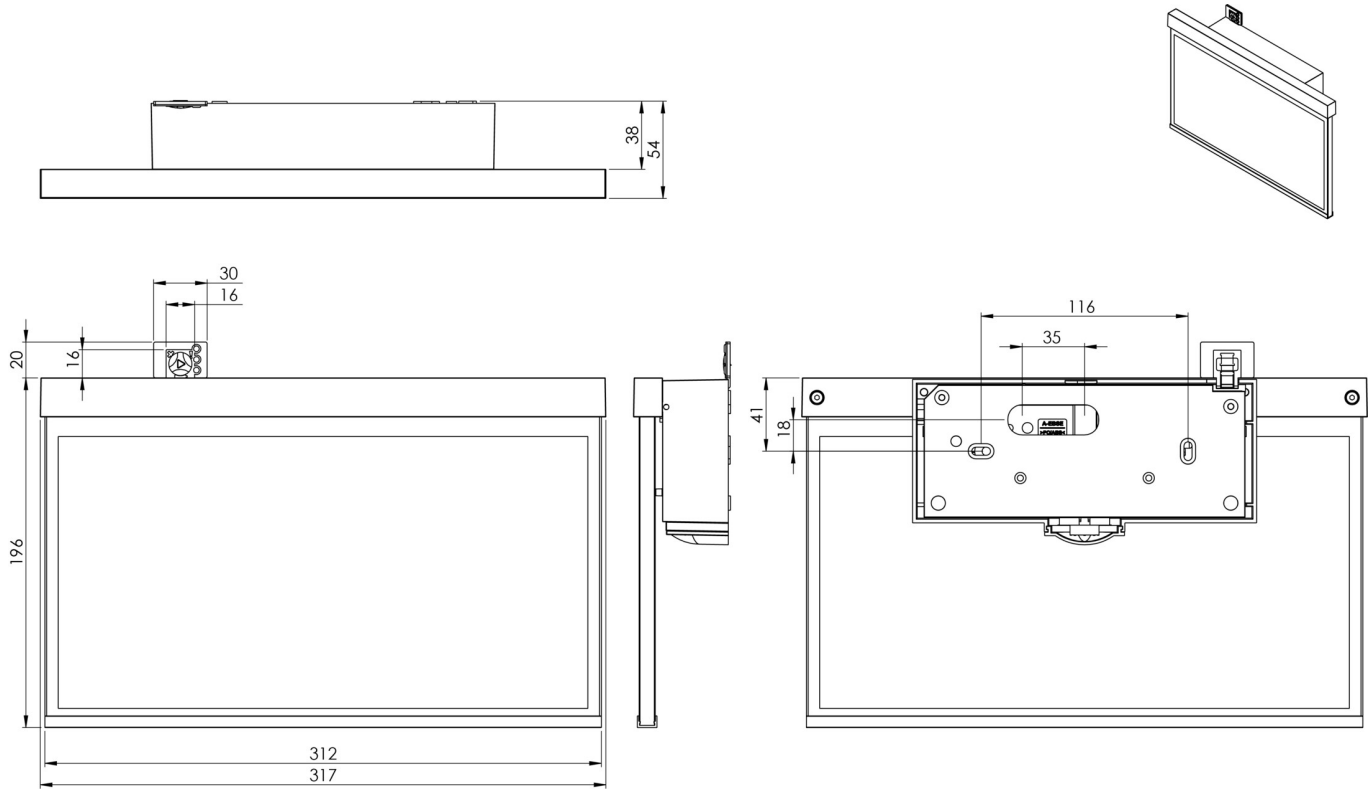

TECHNICAL DRAWING

ACCESSORY LIST

BALLPLX-AX - Wire mesh surround

AM-X-APA - Surface-mounted adapter AM/AX