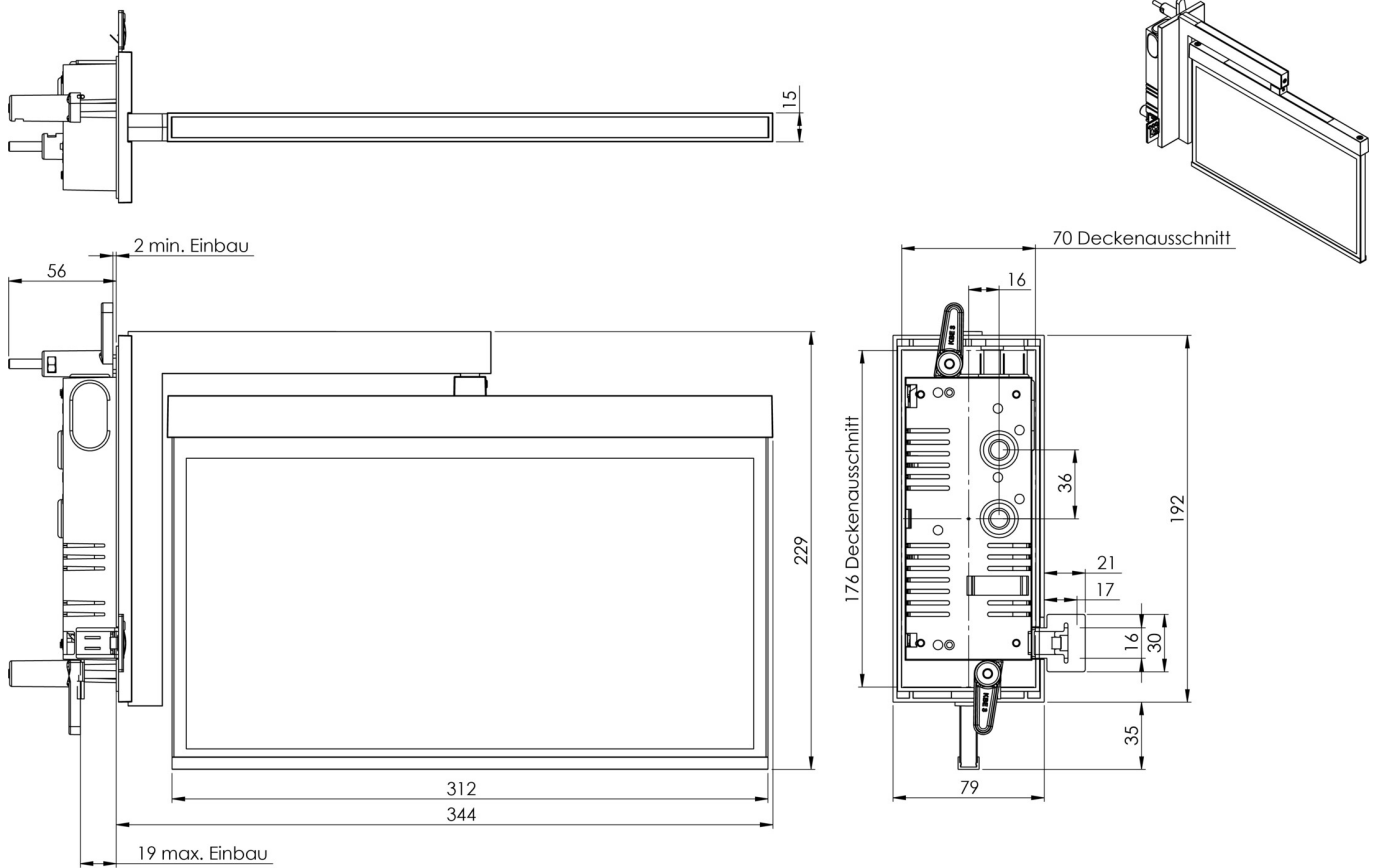

TECHNICAL DRAWING

ACCESSORY LIST

AM-XBE -