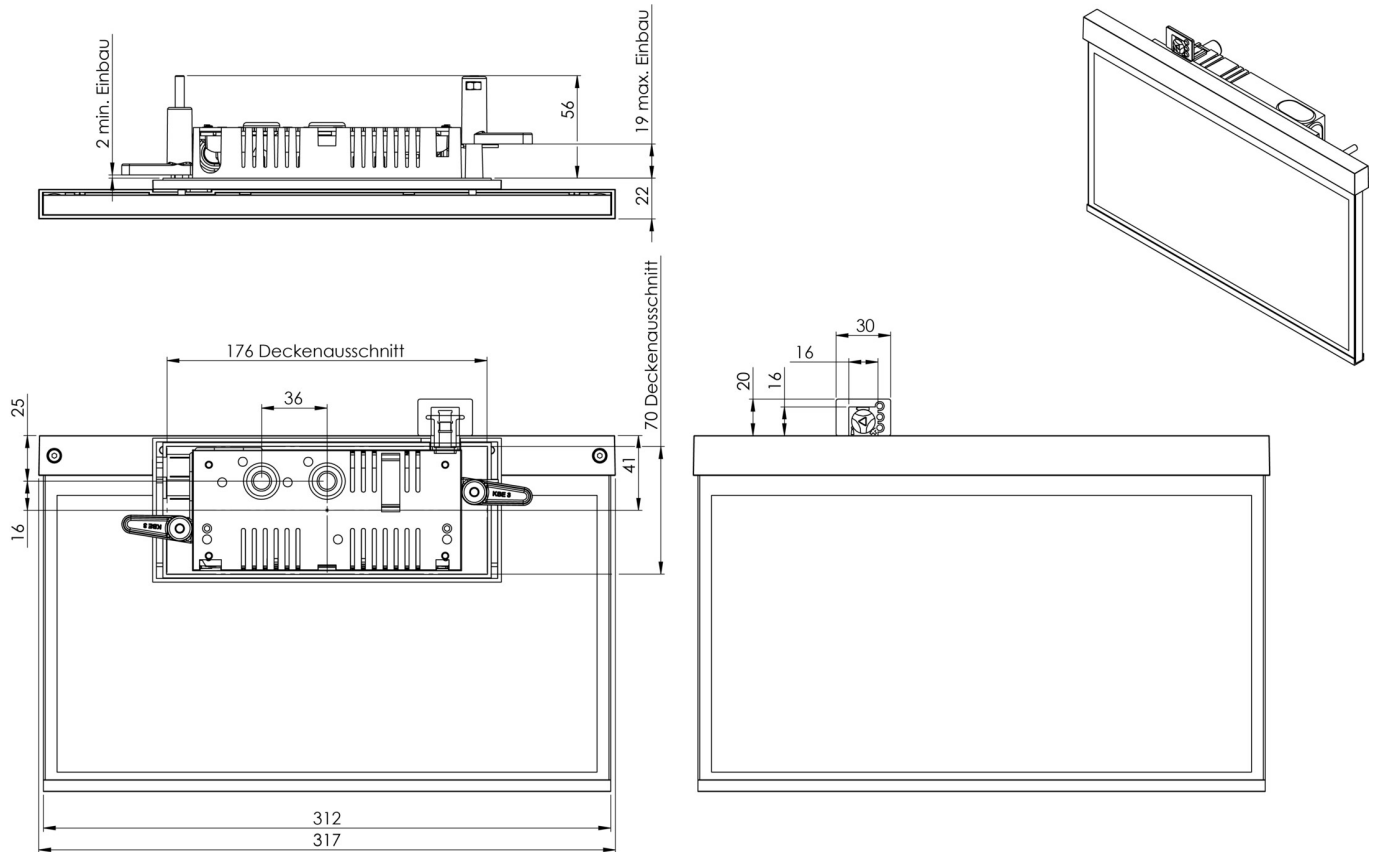

TECHNICAL DRAWING

ACCESSORY LIST

BALLPLX-AX - Wire mesh surround

AM-XBE -