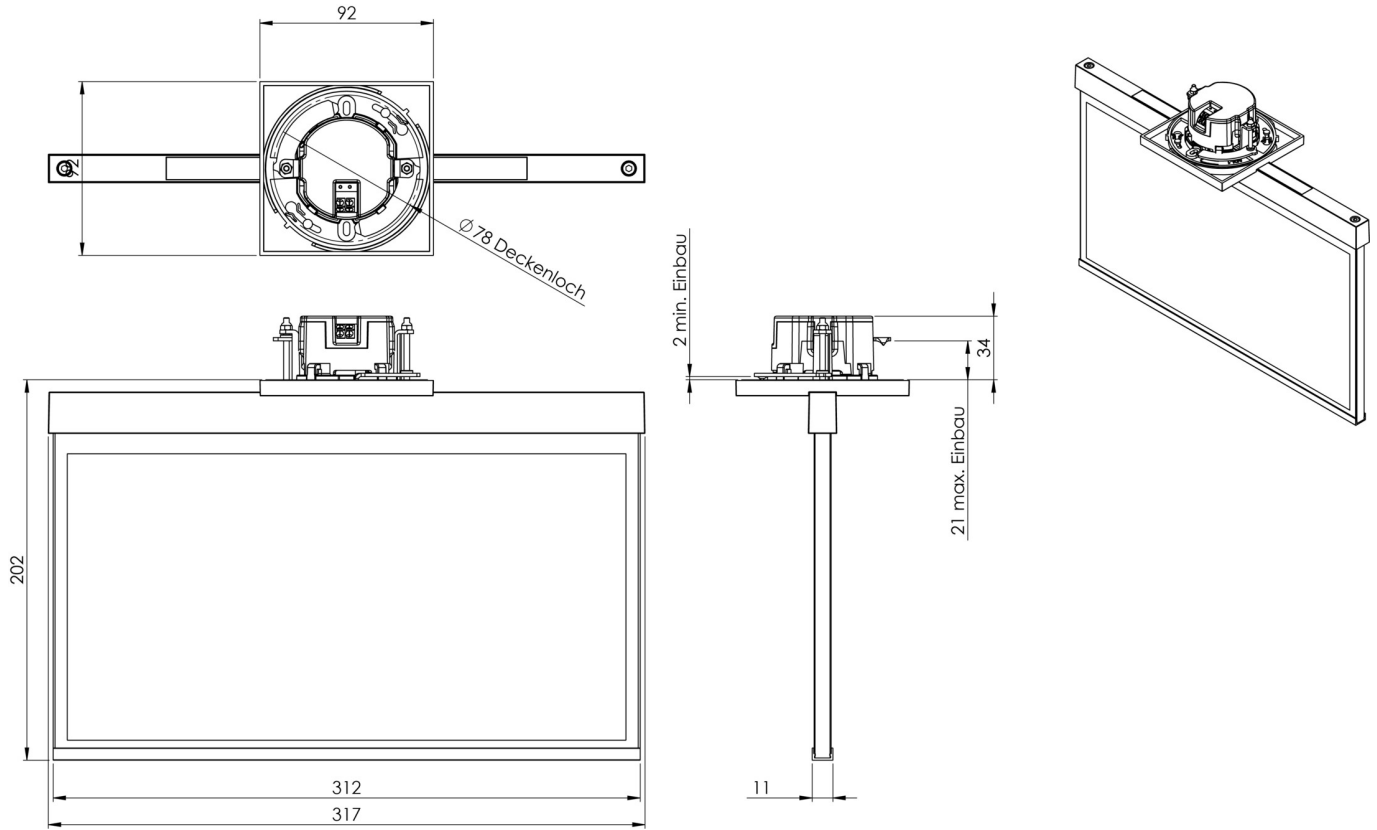

TECHNICAL DRAWING