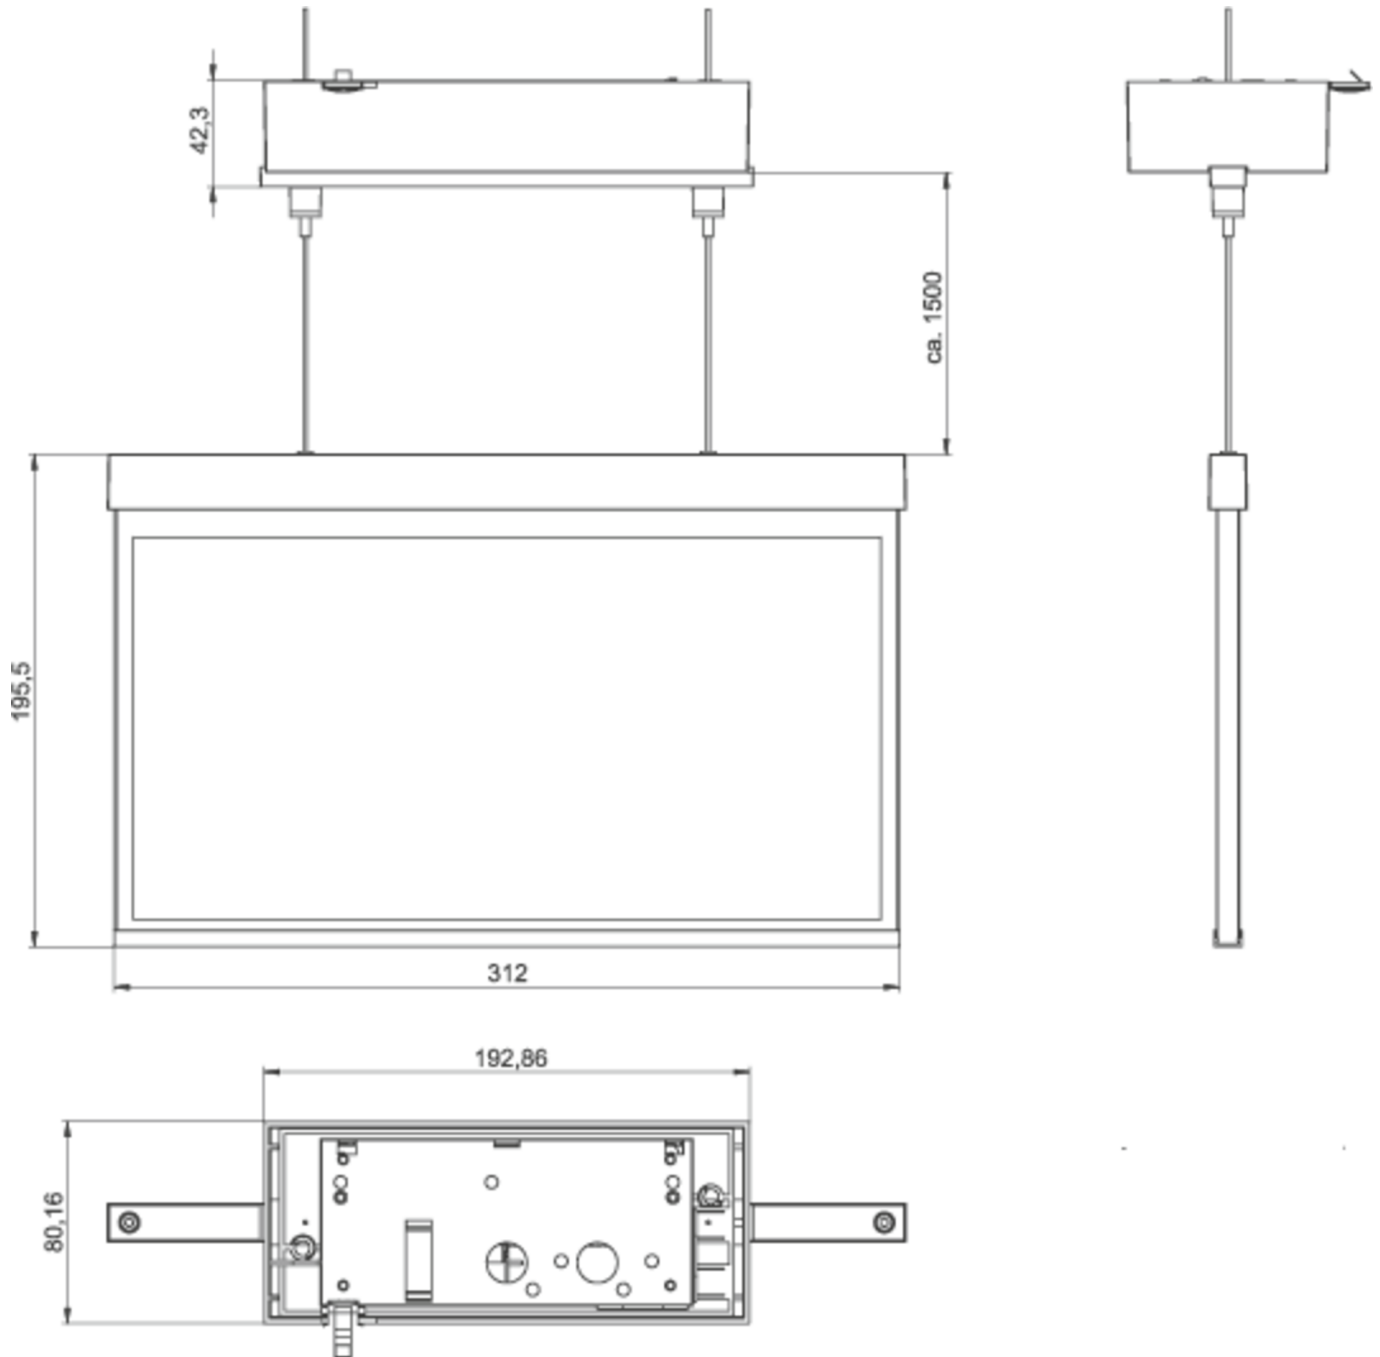

TECHNICAL DRAWING

ACCESSORY LIST

AM-X-APA - Surface-mounted adapter AM/AX