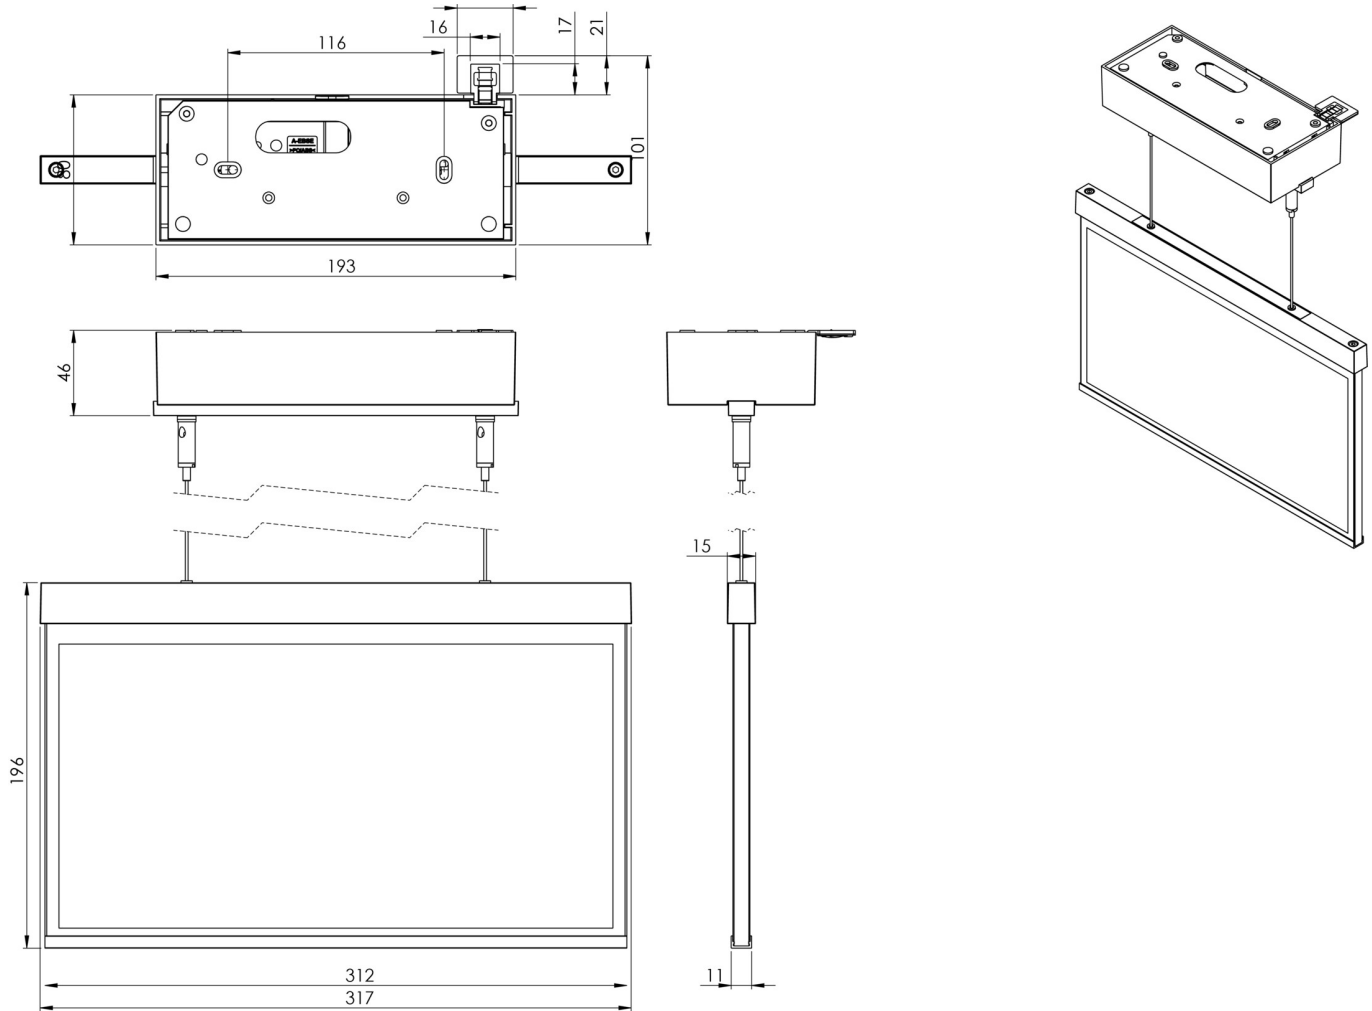

TECHNICAL DRAWING

ACCESSORY LIST

AM-X-APA - Surface-mounted adapter AM/AX