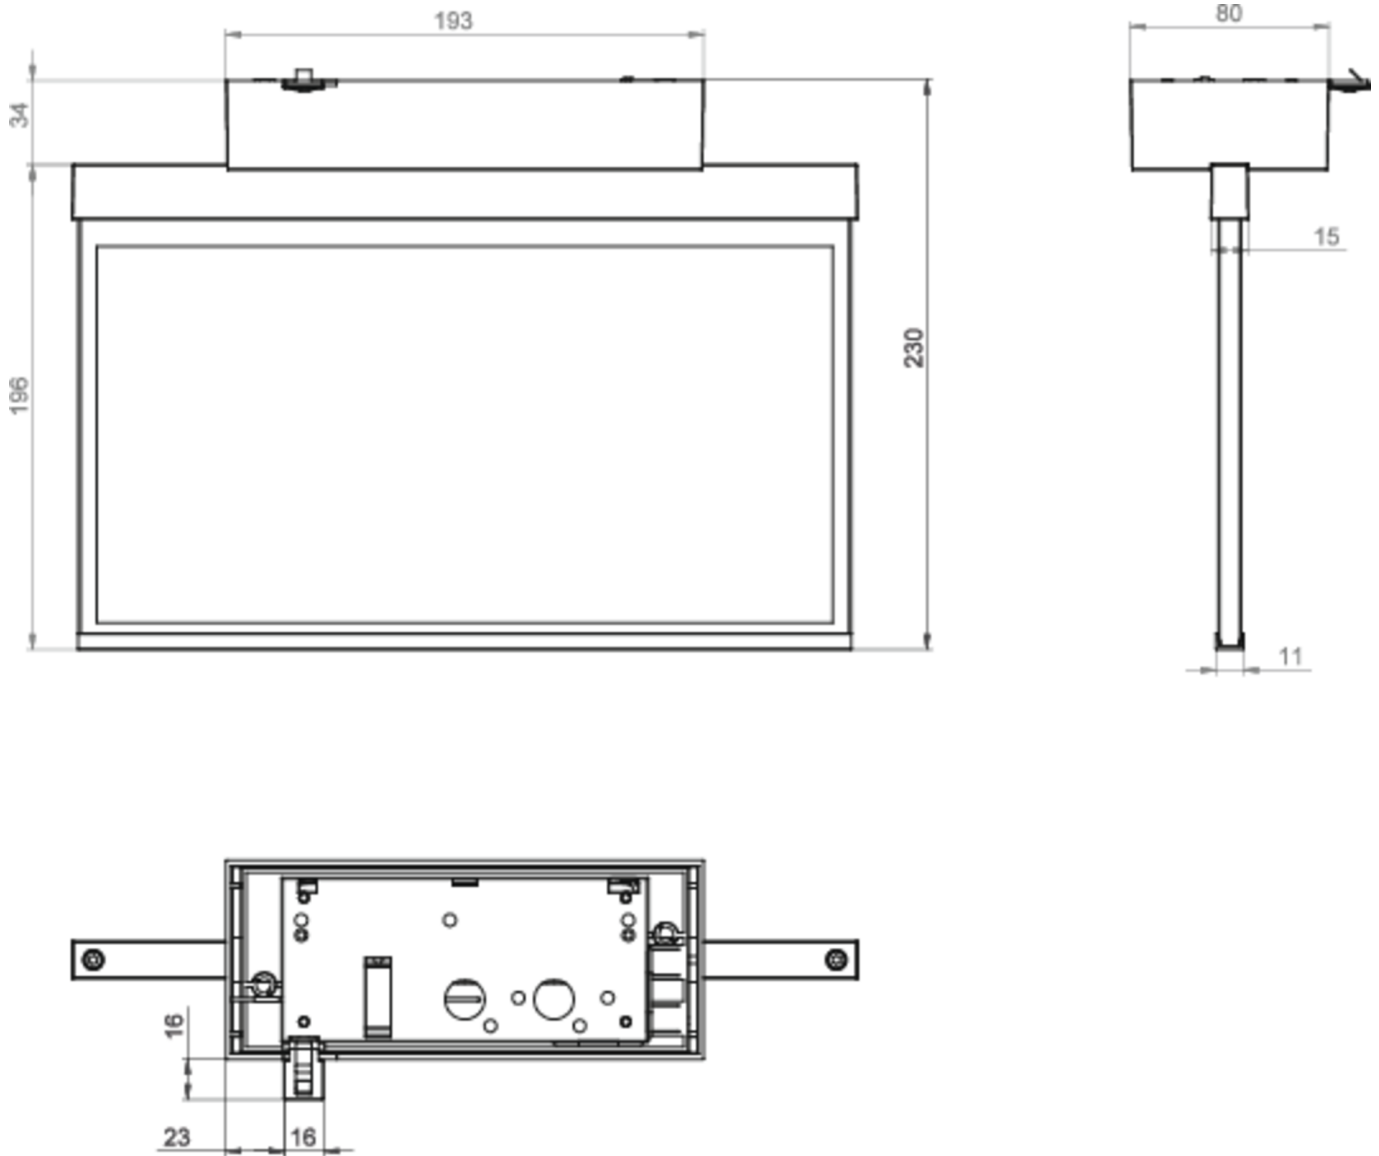

TECHNICAL DRAWING

ACCESSORY LIST

AM-X-APA - Surface-mounted adapter AM/AX