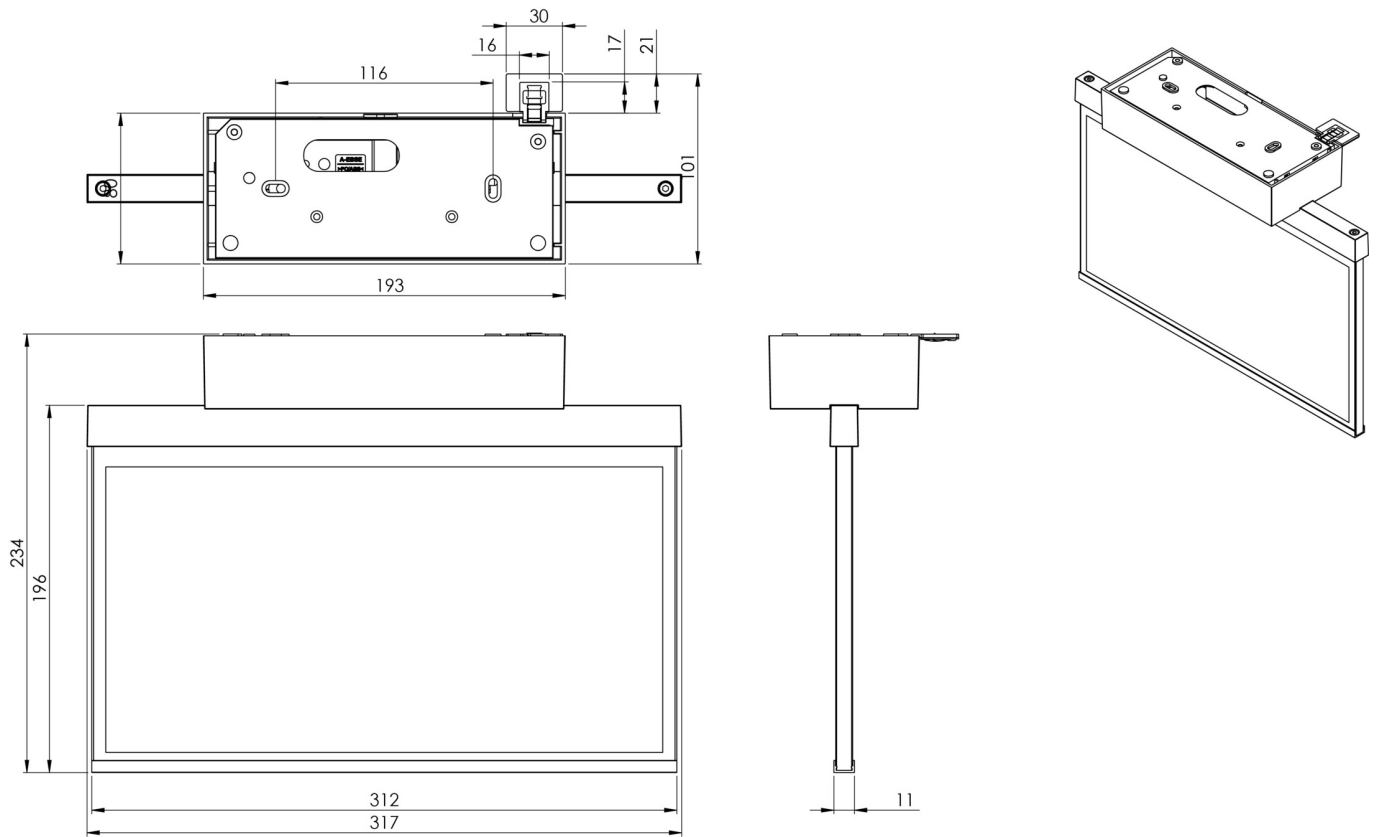

ACCESSORY LIST

AM-X-APA - Surface-mounted adapter AM/AX