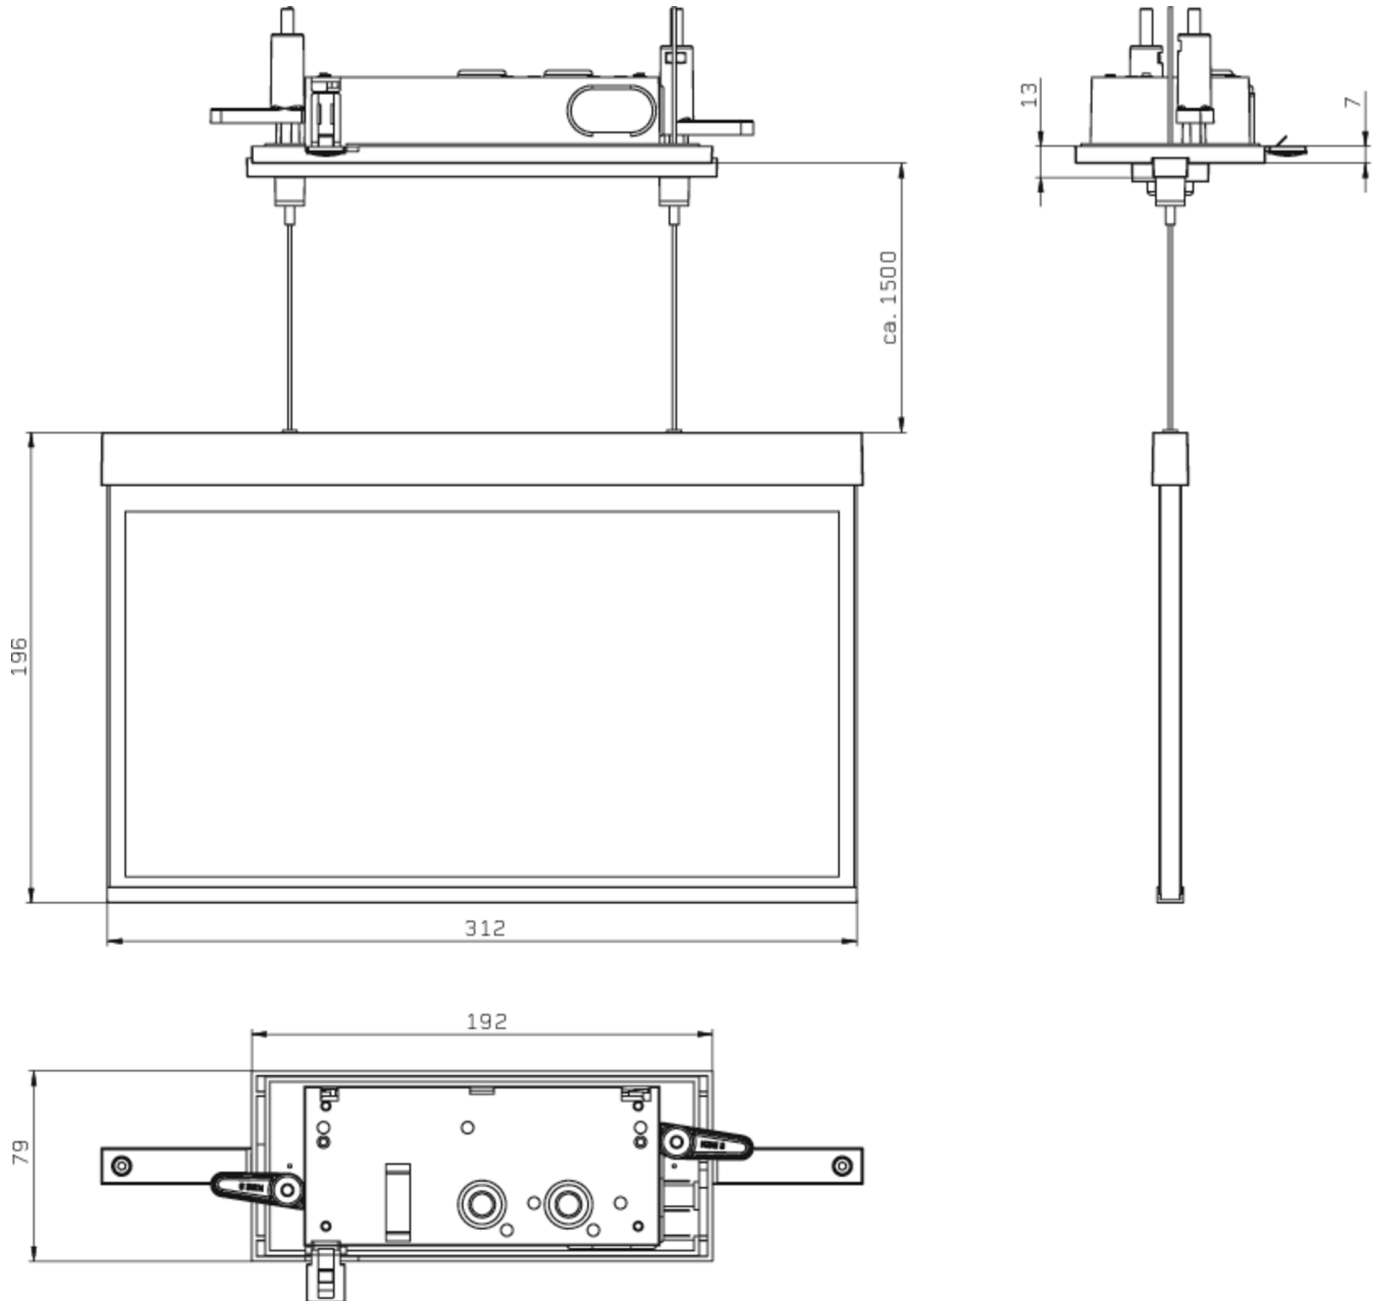

TECHNICAL DRAWING

ACCESSORY LIST

AM-XBE -