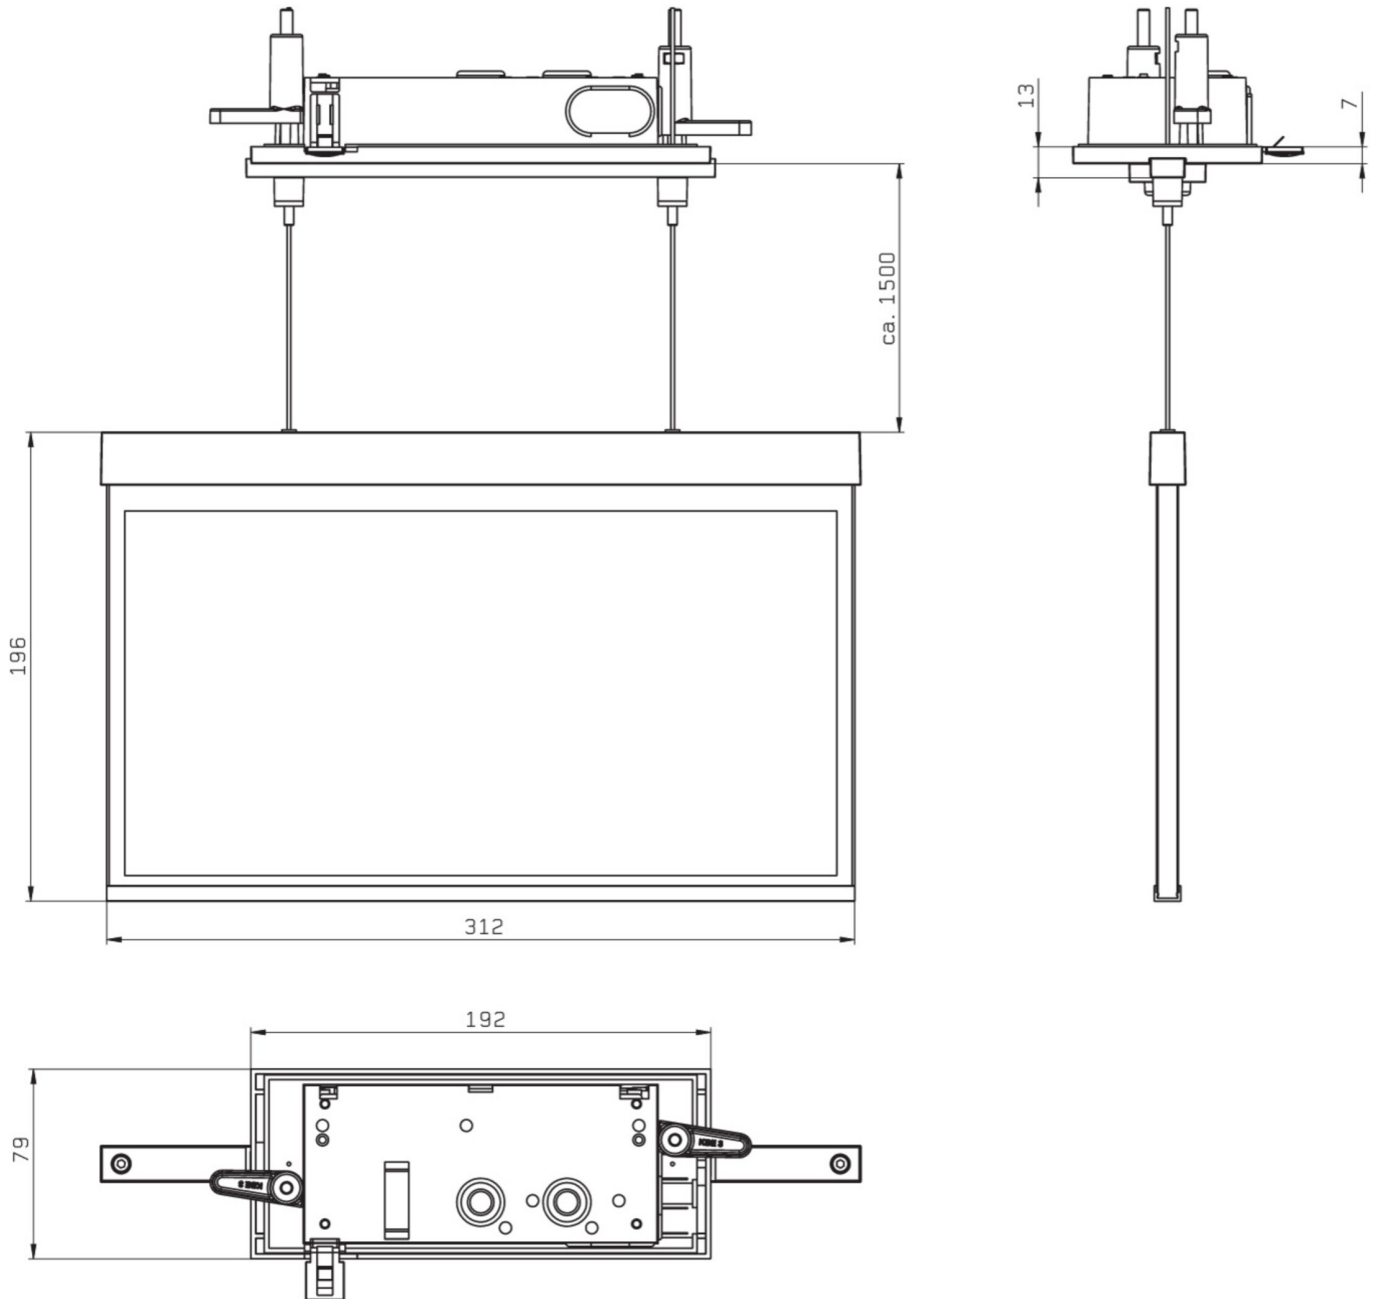

TECHNICAL DRAWING

ACCESSORY LIST

AM-XBE -