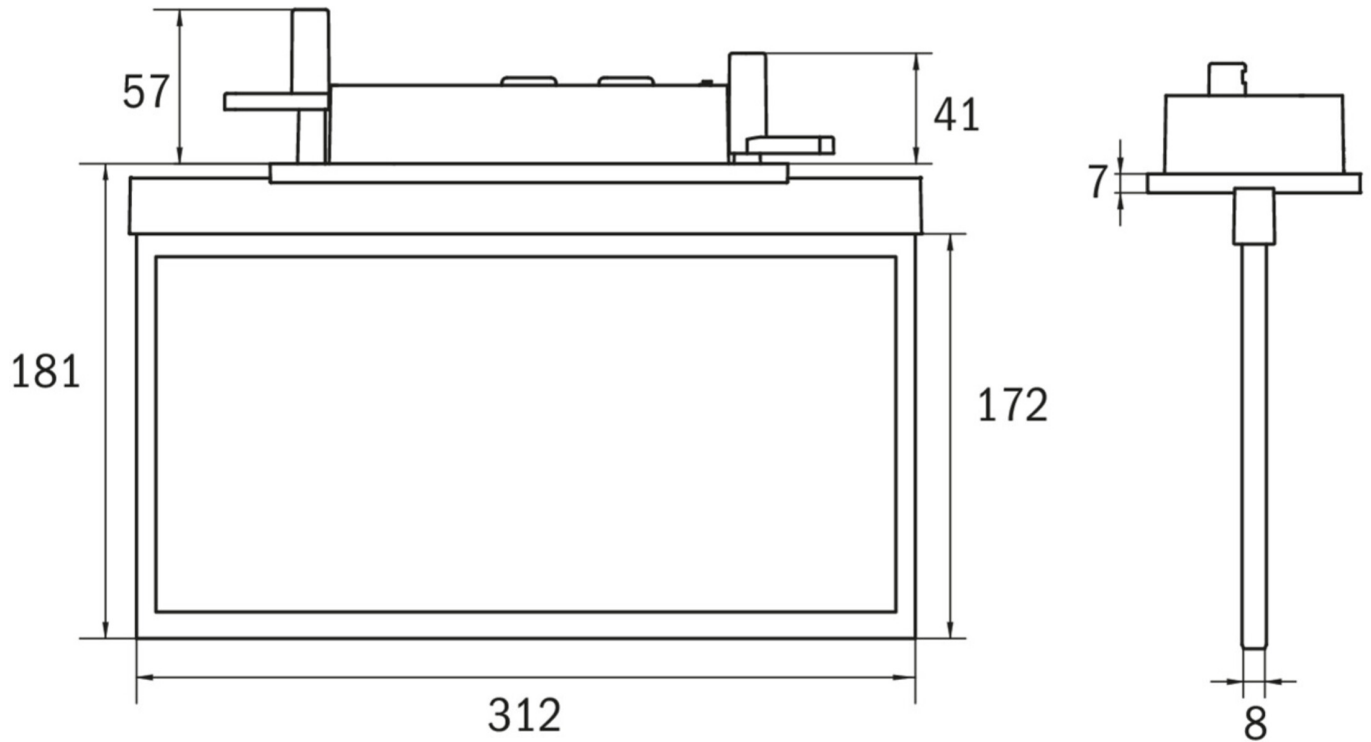

TECHNICAL DRAWING

ACCESSORY LIST

AM-XBE -