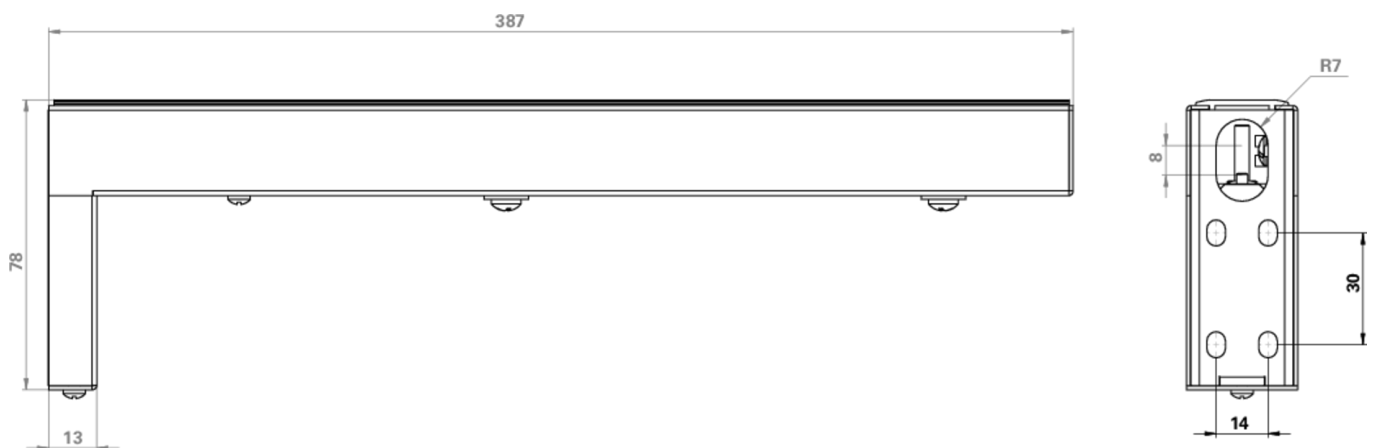

Art.-Nr: AWX001

The wall bracket AWX provides the possibility to flag mount luminaires in a 90° angle from the wall and is perfectly suited for corridors and long hallways. The straightforward and simple Design is custom made for the compatible emergency luminaires to fit their design. There are no visible screws etc. after mounting. That ensures that the wall bracket doesn't stick out and looks like it is a piece of the luminaire. Available for RX, KB, KW, LX, GX, KE

Mer informasjon

TEKNISKE DATA

dybde	30 mm
Bredde	387 mm
Høyde	76 mm
Vekt	0.35 kg
Tolltariffnummer	94059900
EAN	4260349824361

TEKNISK TEGNING

stand: 21.06.2024 - Det tas forbehold om tekniske endringer og feil.