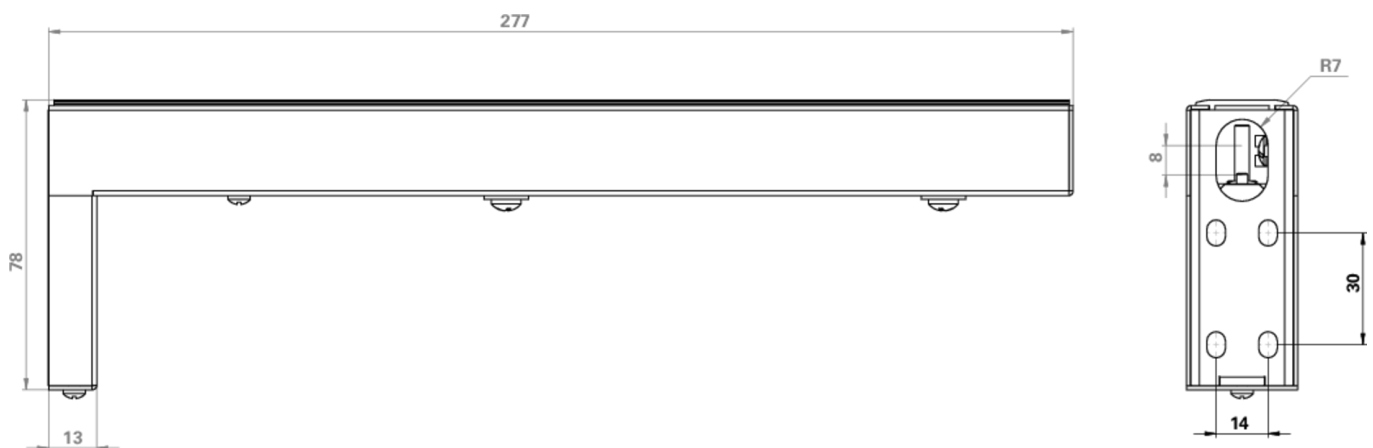

TEKNISK TEGNING

stand: 21.06.2024 - Det tas forbehold om tekniske endringer og feil.