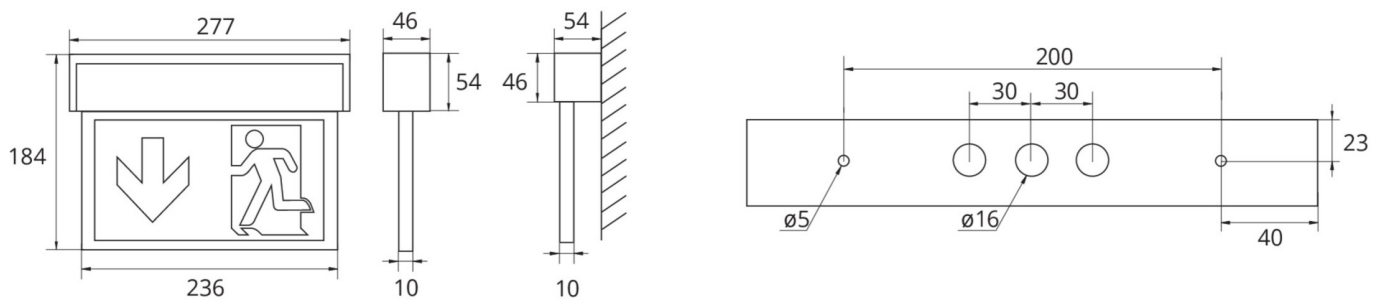

Connection cross-section	2.5 mm
Switching input L'	No
Emergency light blocking	No
Battery connector	None
Dimming function	Yes
Customs tariff number	94056180
Country of origin	Germany
EAN	4260682156587

TECHNICAL DRAWING

ACCESSORIES

DSA - cord suspension set 1,5m

2PS-EB -