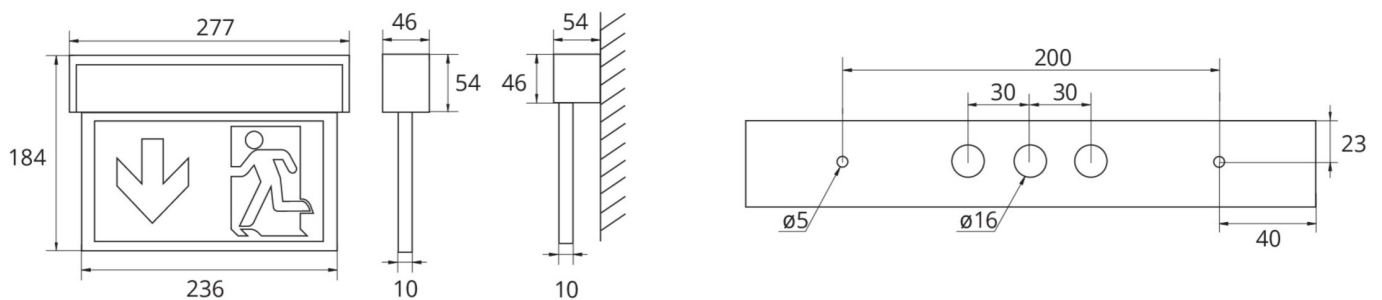

Operating mode	Standby circuit / permanent circuit
Input voltage AC	230 V
Input frequency	50 / 60 Hz
Input voltage DC	- V
Power max.	5,3 W
Power DS	3,9 W
Power BS	1,5 W
Ambient temperature DS	-5 °C - 40 °C
Ambient temperature BS	-5 °C - 40 °C
Depth	54 mm
Width	277 mm
Height	184 mm
Weight	0.81
Weight incl. packaging	0.98
Connection cross-section	2.5 mm²
Switching input	Yes
Emergency light blocking	No
Battery connection	Connector
Dimming function	No
Luminous flux mains	190 lm
Luminous flux emergency	85 lm
Customs tariff number	94056180
EAN	4260766559877

TECHNICAL DRAWING