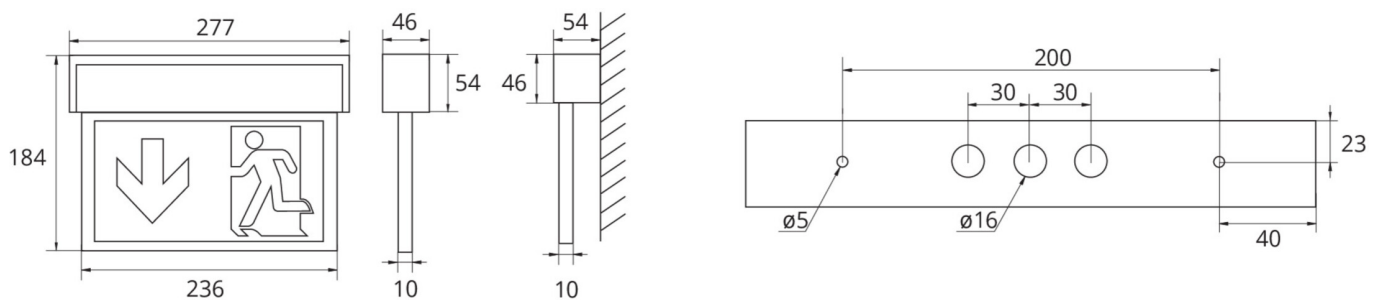

Operating mode	Standby circuit / permanent circuit
Input voltage AC	230 V
Input frequency	50 / 60 Hz
Input voltage DC	- V
Power max.	4,6 W
Power DS	3,3 W
Power BS	1 W
Ambient temperature DS	-5 °C - 40 °C
Ambient temperature BS	-5 °C - 40 °C
Depth	54 mm
Width	277 mm
Height	184 mm
Weight	0.81
Weight incl. packaging	0.98
Connection cross-section	2.5 mm²
Switching input	Yes
Emergency light blocking	No
Battery connection	Connector
Dimming function	No
Luminous flux mains	190 lm
Luminous flux emergency	190 lm
Customs tariff number	94056180
EAN	4262483020593

TECHNICAL DRAWING