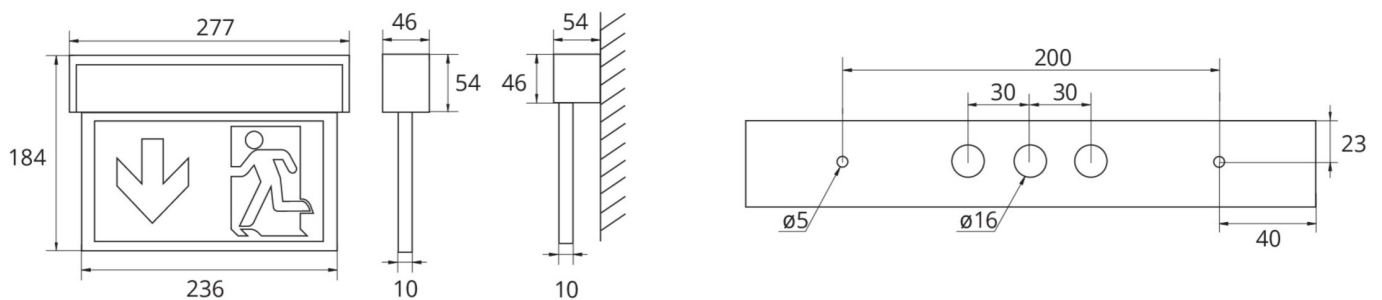

Operating mode	Standby circuit / permanent circuit
Input voltage AC	230 V
Input frequency	50 / 60 Hz
Input voltage DC	- V
Power max.	4,6 W
Power DS	3,3 W
Power BS	1 W
Ambient temperature DS	-5 °C - 40 °C
Ambient temperature BS	-5 °C - 40 °C
Depth	54 mm
Width	277 mm
Height	184 mm
Weight	0.81
Weight incl. packaging	0.98
Connection cross-section	2.5 mm²
Switching input	Yes
Emergency light blocking	No
Battery connection	Connector
Dimming function	No
Luminous flux mains	190 lm
Luminous flux emergency	190 lm
Customs tariff number	94056180
EAN	4262483020586

TECHNICAL DRAWING