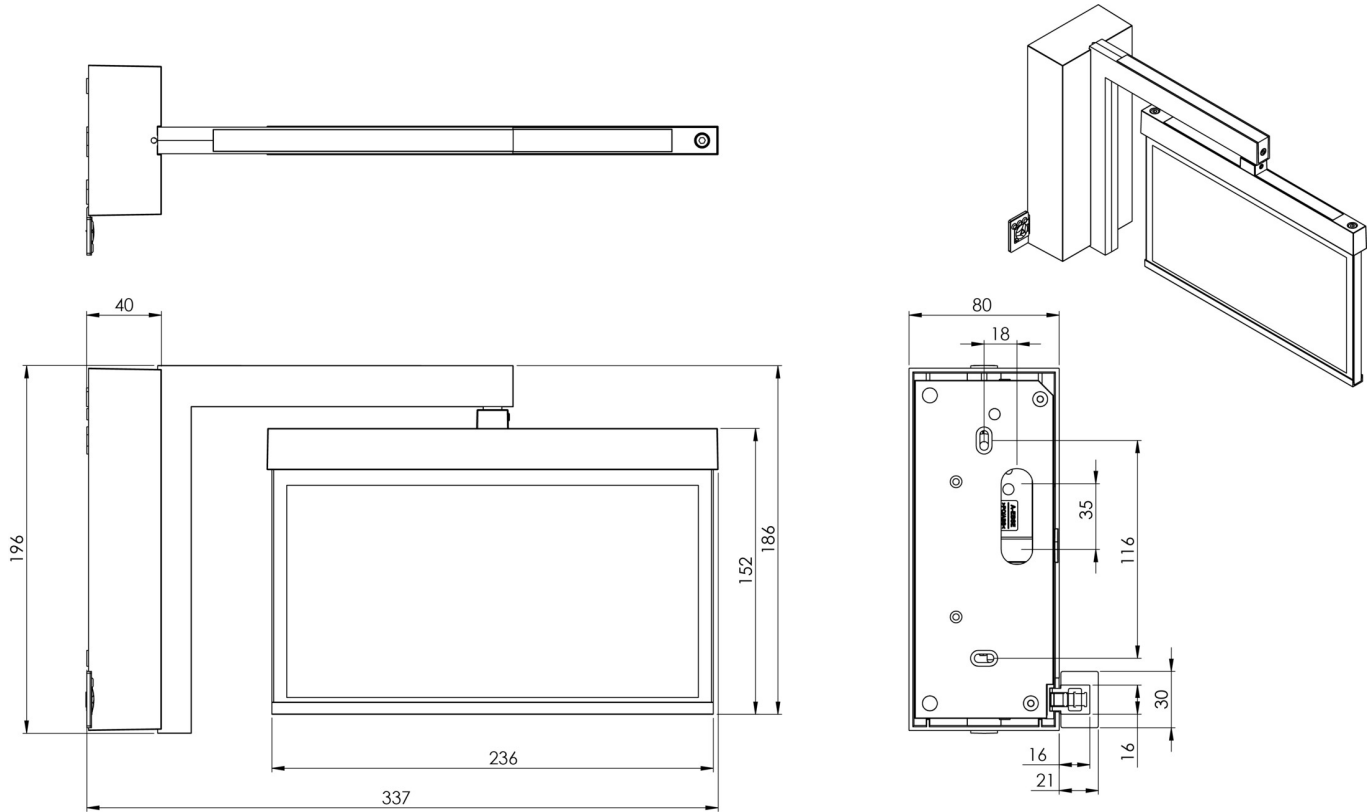

TECHNICAL DRAWING

ACCESSORY LIST

AM-X-APA - Surface-mounted adapter AM/AX