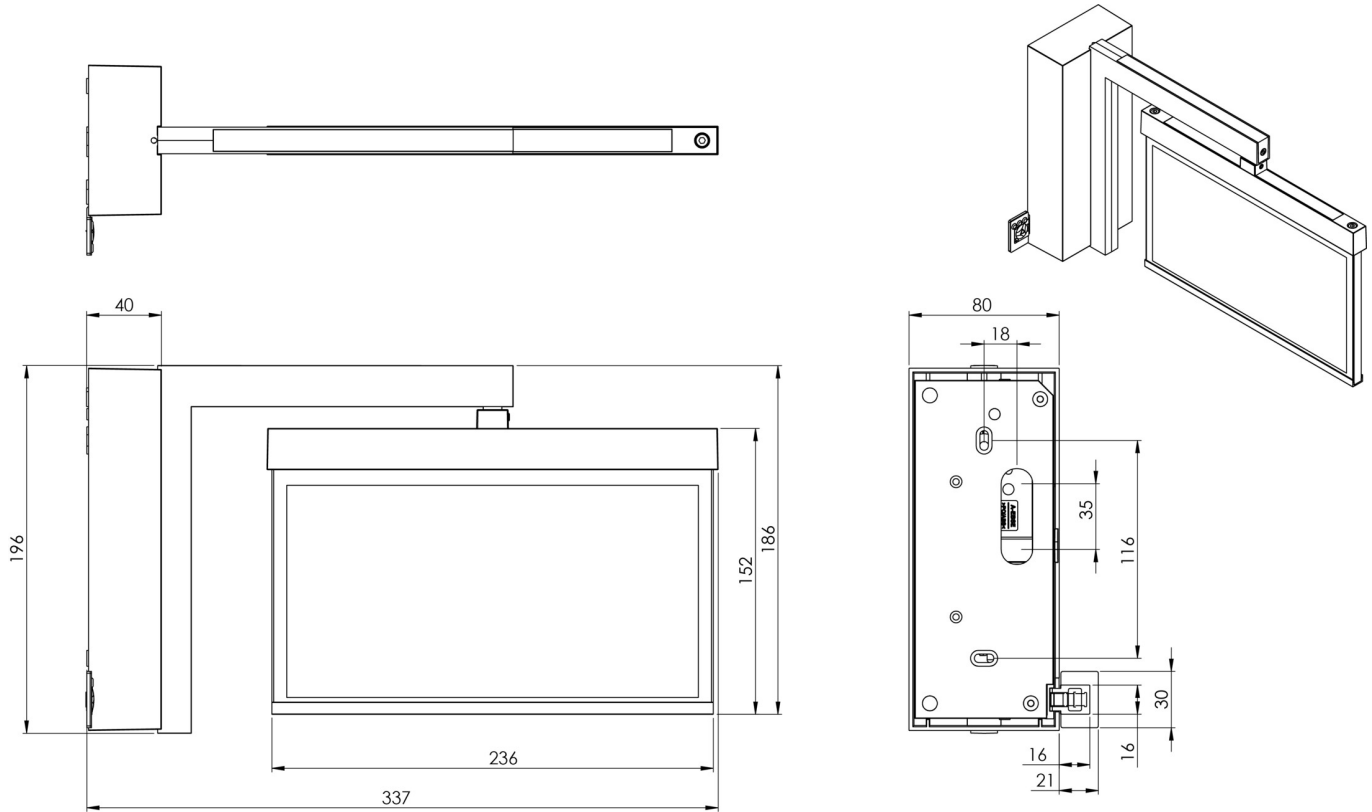

TECHNICAL DRAWING

ACCESSORY LIST

AM-X-APA - Surface-mounted adapter AM/AX

As of: 23.08.2024 - Subject to technical changes and errors.