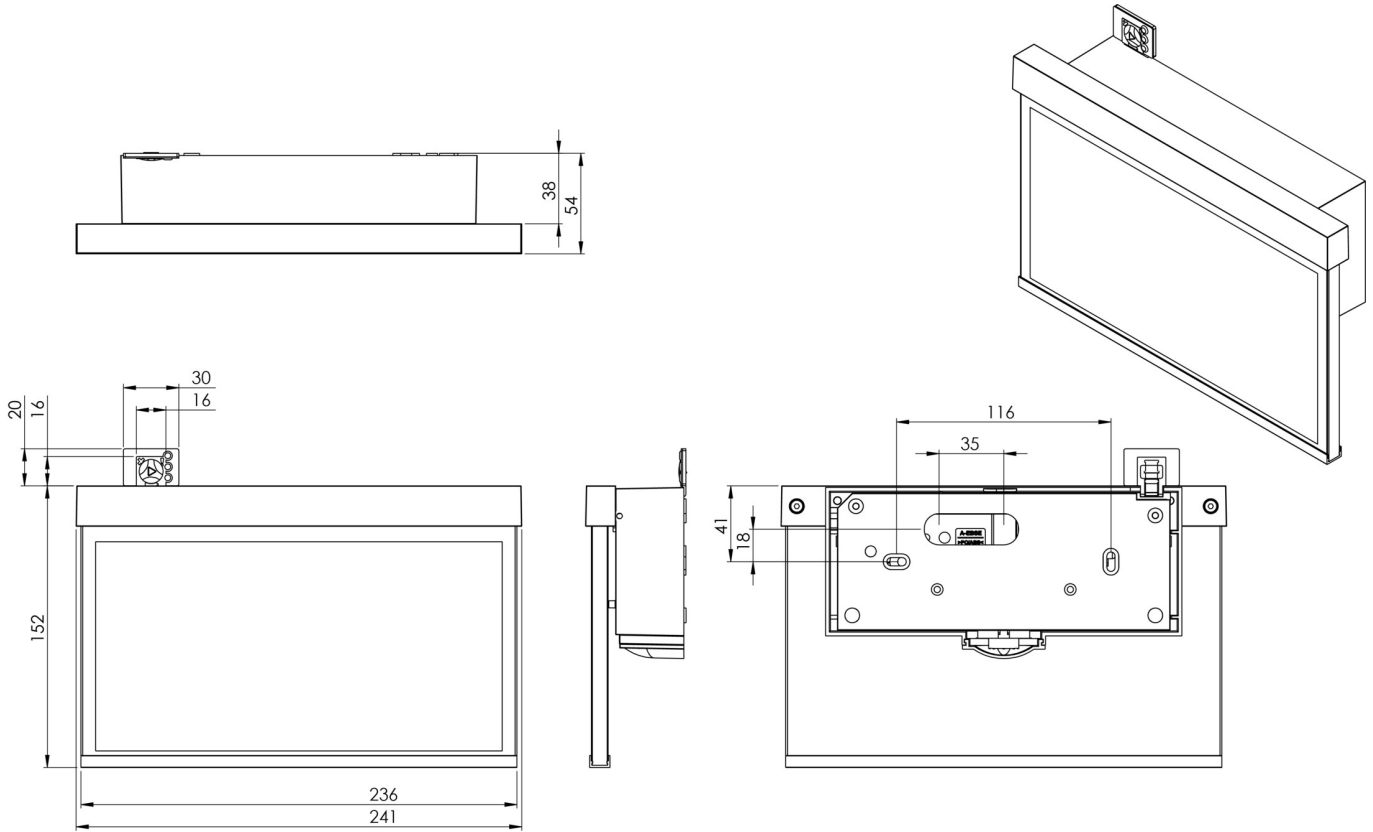

**Art.-Nr: AMW001SC-AZ**  
**Exit sign Single Battery**  
**Wall mounting, SelfControl (SC), 1 h, 22 m, IP40, Zinc die-cast, Anthracite**

Modern zinc die-cast emergency exit sign luminaire for surface mounting on the wall and for identifying emergency and escape routes.

## TECHNICAL DATA

Luminaire type	Exit sign
Mounting	Wall mounting
Recognition distance	22 m
Pictograph	Set
Illuminant	LED
Housing material	Zinc die-cast
Housing color	Anthracite
Protection type (IP)	IP40
Impact resistance (IK)	≥ 3
Certification	WEEE, CE
Insulation class	2
Supply	Single Battery
Monitoring	SelfControl (SC)
Bridging time	1 h
Battery	NIMH 4,8 V/
Operating mode	Standby circuit / permanent circuit
Input voltageAC	230 V

Input frequency	50 / 60 Hz
Power max.	4,7 W
Power maintained	4,7 W
Power non-maintained	1,95 W
Ambient temperature maintained mode	-5 °C to 40 °C
Ambient temperature non-maintained mode	-5 °C to 40 °C
Depth	50 mm
Width	236 mm
Height	151 mm
Weight	1.37
Weight incl. packaging	1.73
Connection cross-section	2.5 mm <sup>2</sup>
Switching input	Yes
Emergency light blocking	Yes
Battery connection	Connector
Dimming function	Yes
Customs tariff number	94056180
EAN	4260682142979

## TECHNICAL DRAWING