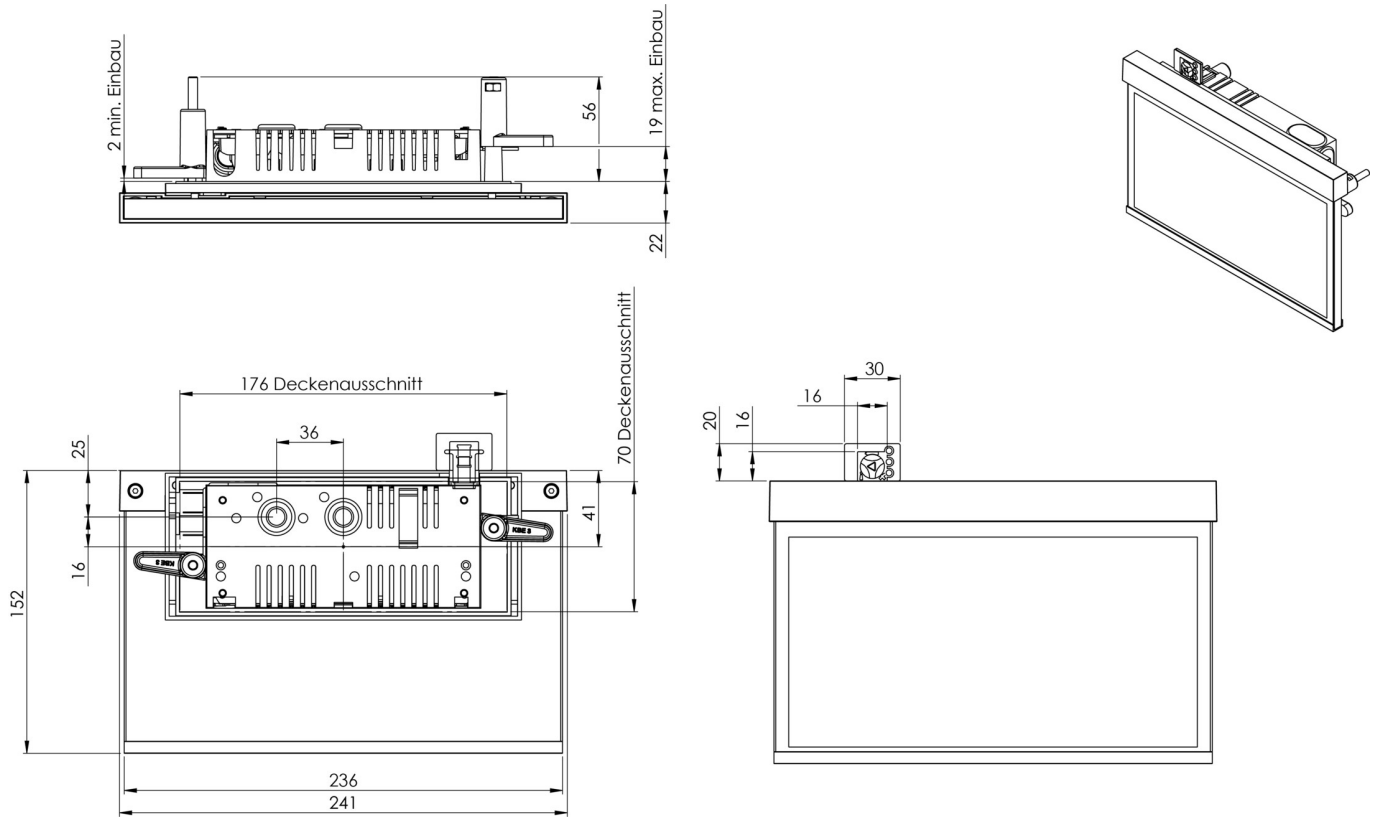

TECHNICAL DRAWING

ACCESSORY LIST

BALLPLX-AM -

AM-XBE -