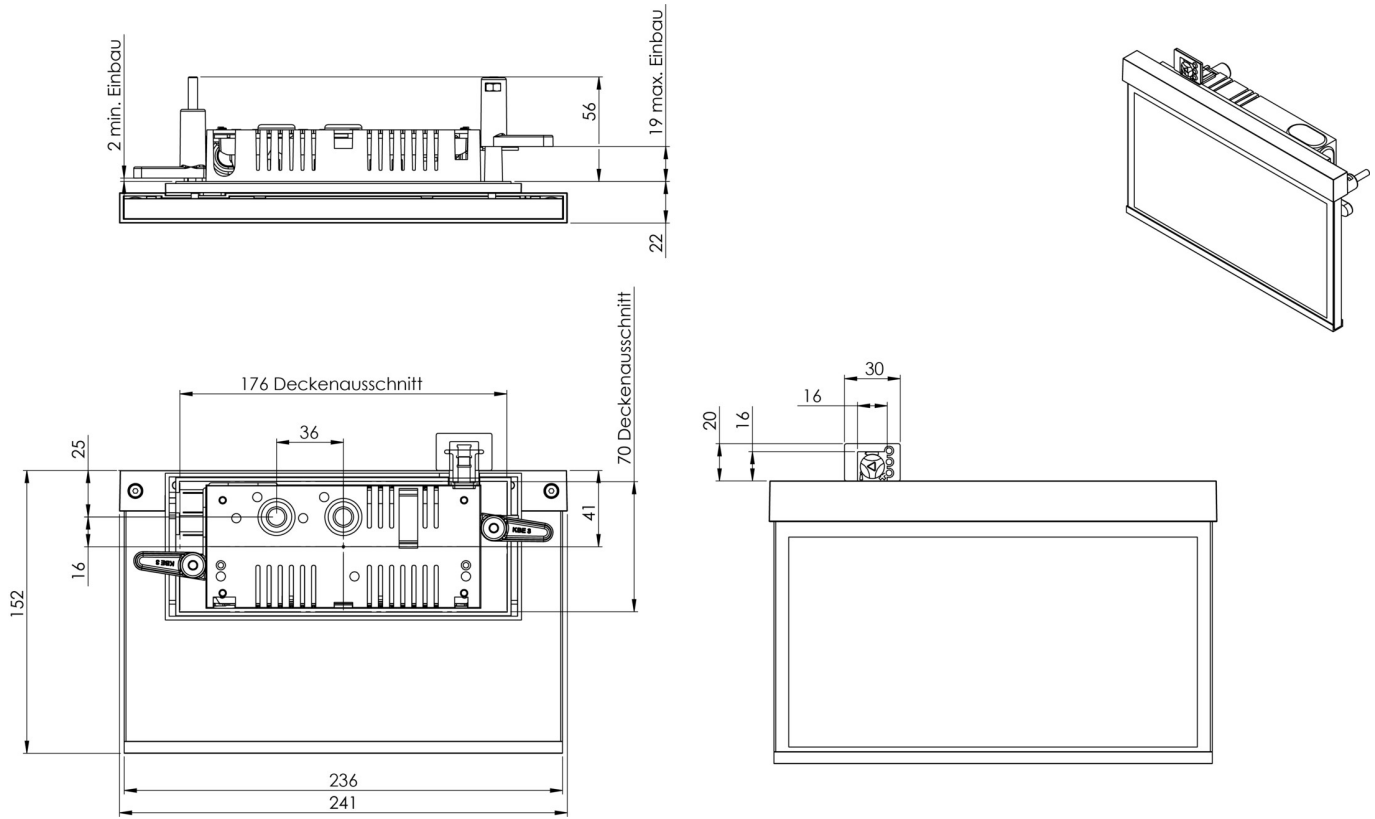

TECHNICAL DRAWING

ACCESSORY LIST

BALLPLX-AM -
AM-XBE -