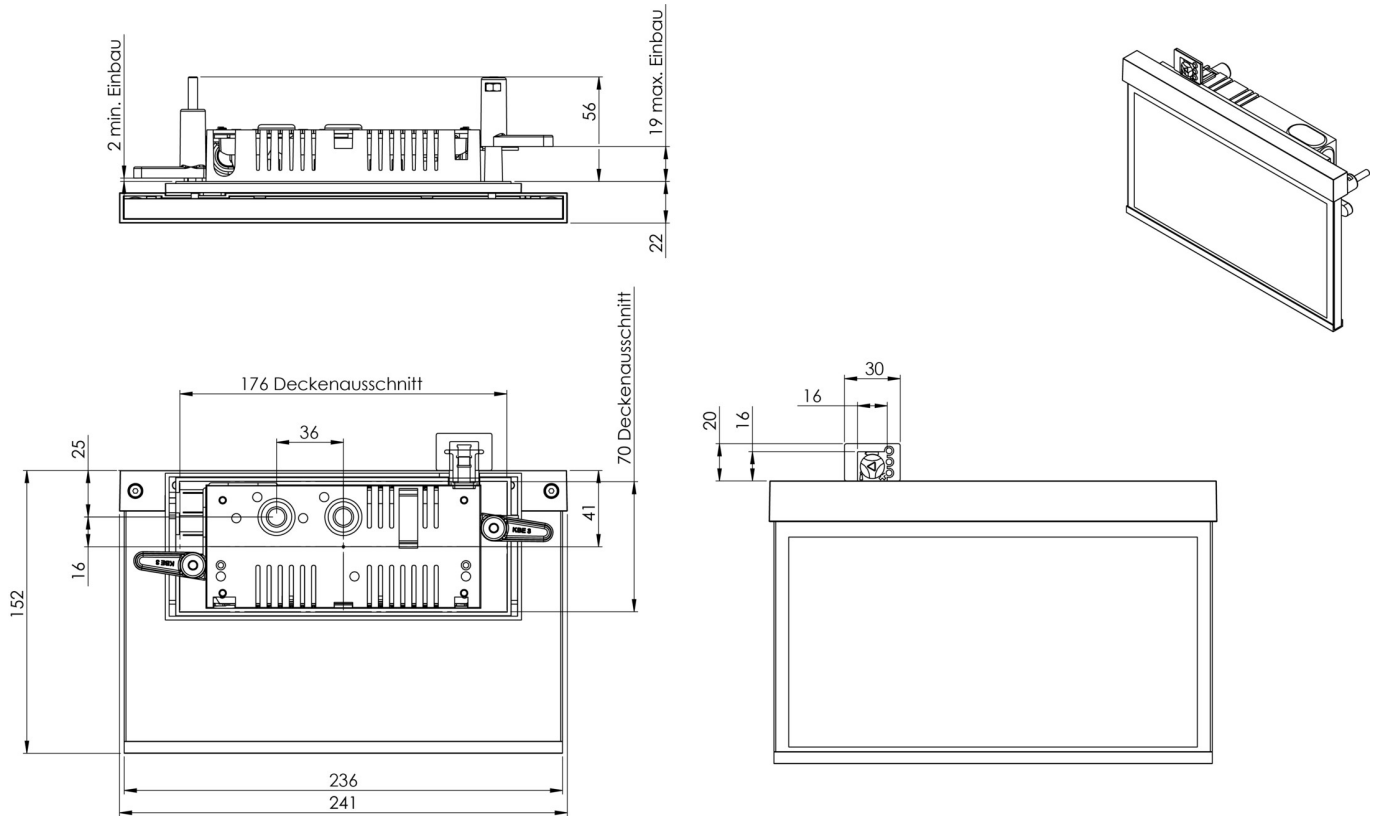

TECHNICAL DRAWING

ACCESSORY LIST

BALLPLX-AM -

AM-XBE -

LFP3212.K-SET-2AKKU - LiFePO4 Battery