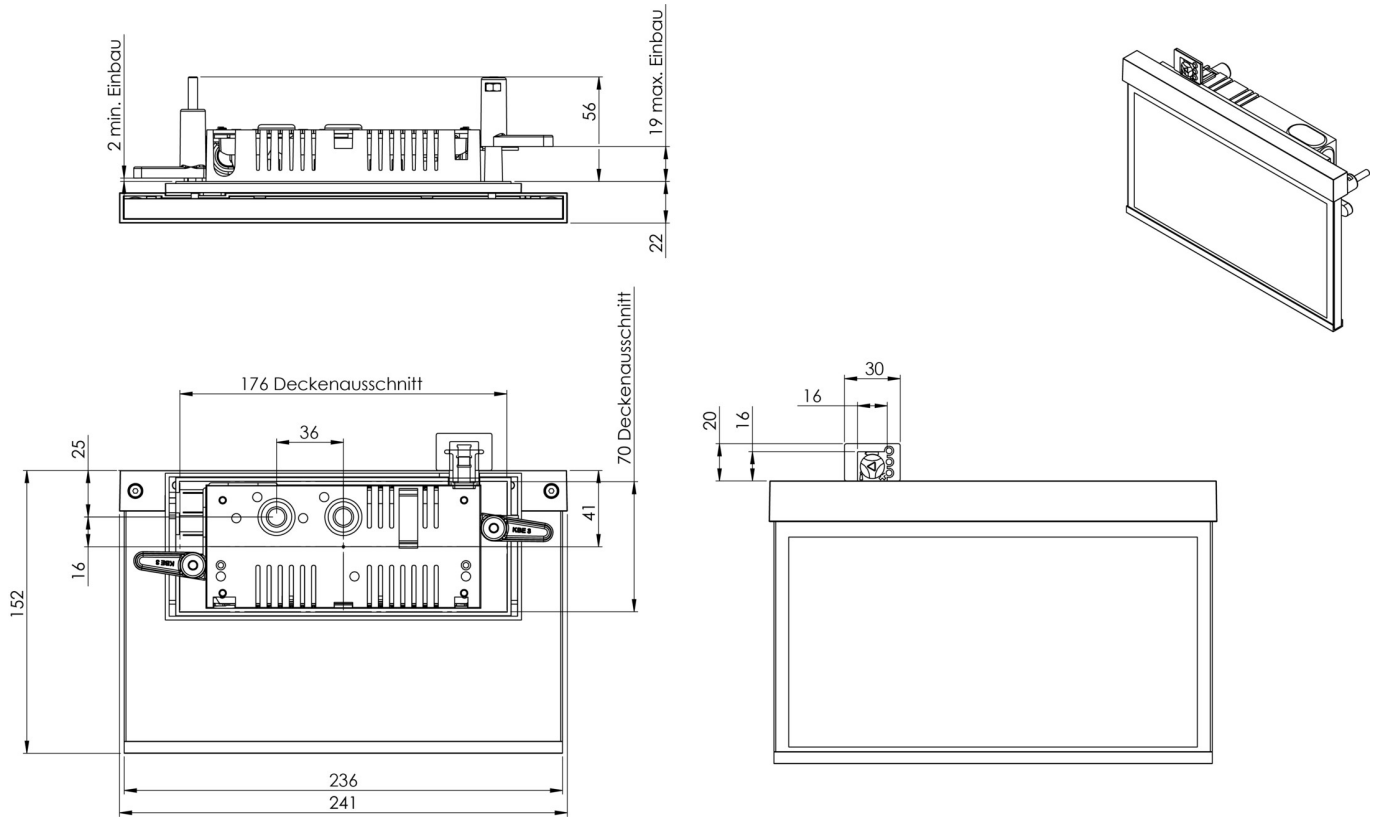

TECHNICAL DRAWING

ACCESSORY LIST

BALLPLX-AM -
AM-XBE -