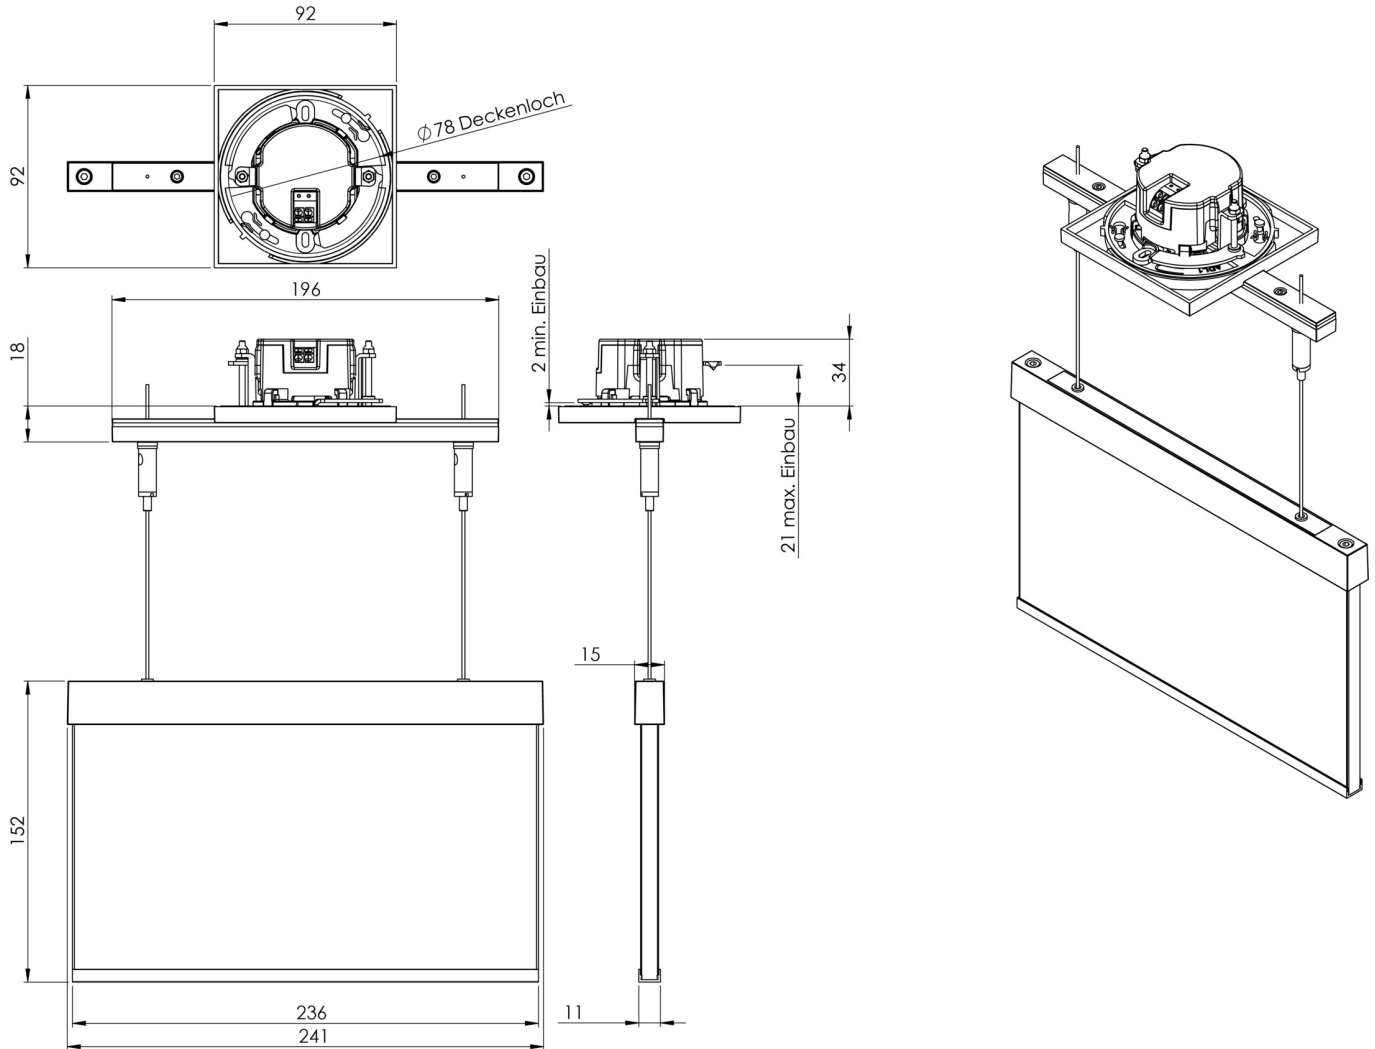

TECHNICAL DRAWING