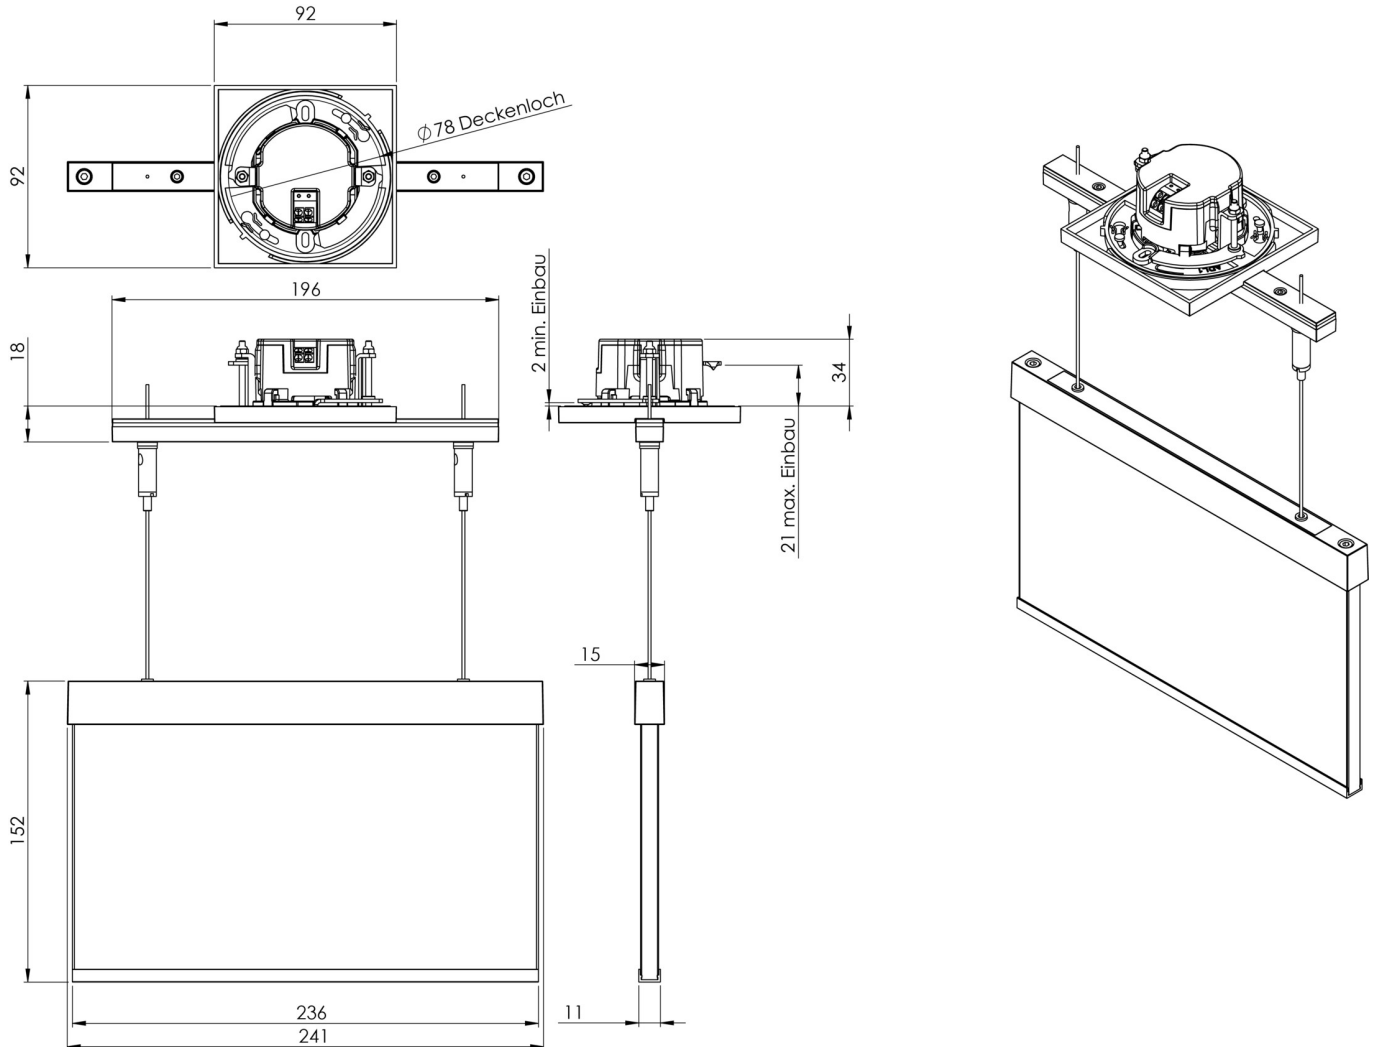

TECHNICAL DRAWING

RELATED PRODUCTS

Art.-No.	Image	Monitoring	Supply	Color	Investment	Automatic log	Maintenance level	Remote maintenance	max. luminaires	Single luminaire monitoring
AMEC008SC-AZ		SelfControl (SC)	Single battery	RAL 7016	€	no	high	no	unlimited	itself
AMEC008SC-E		SelfControl (SC)	Single battery	Edelstahl	€	no	high	no	unlimited	itself

As of: 05.03.2025 - Subject to technical changes and errors.