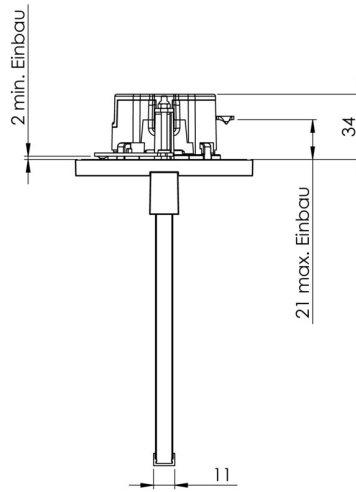

TECHNICAL DRAWING