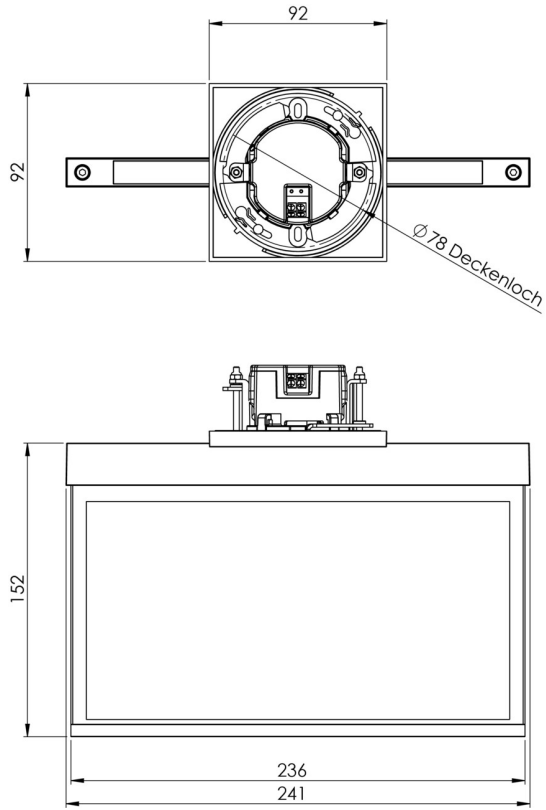

TECHNICAL DRAWING