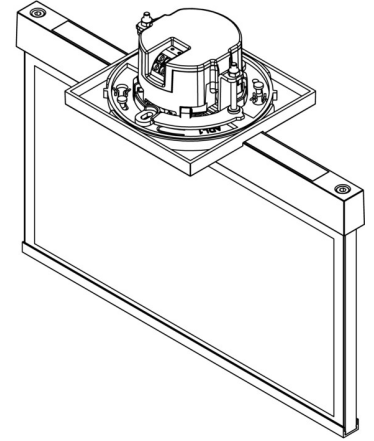

TECHNICAL DRAWING