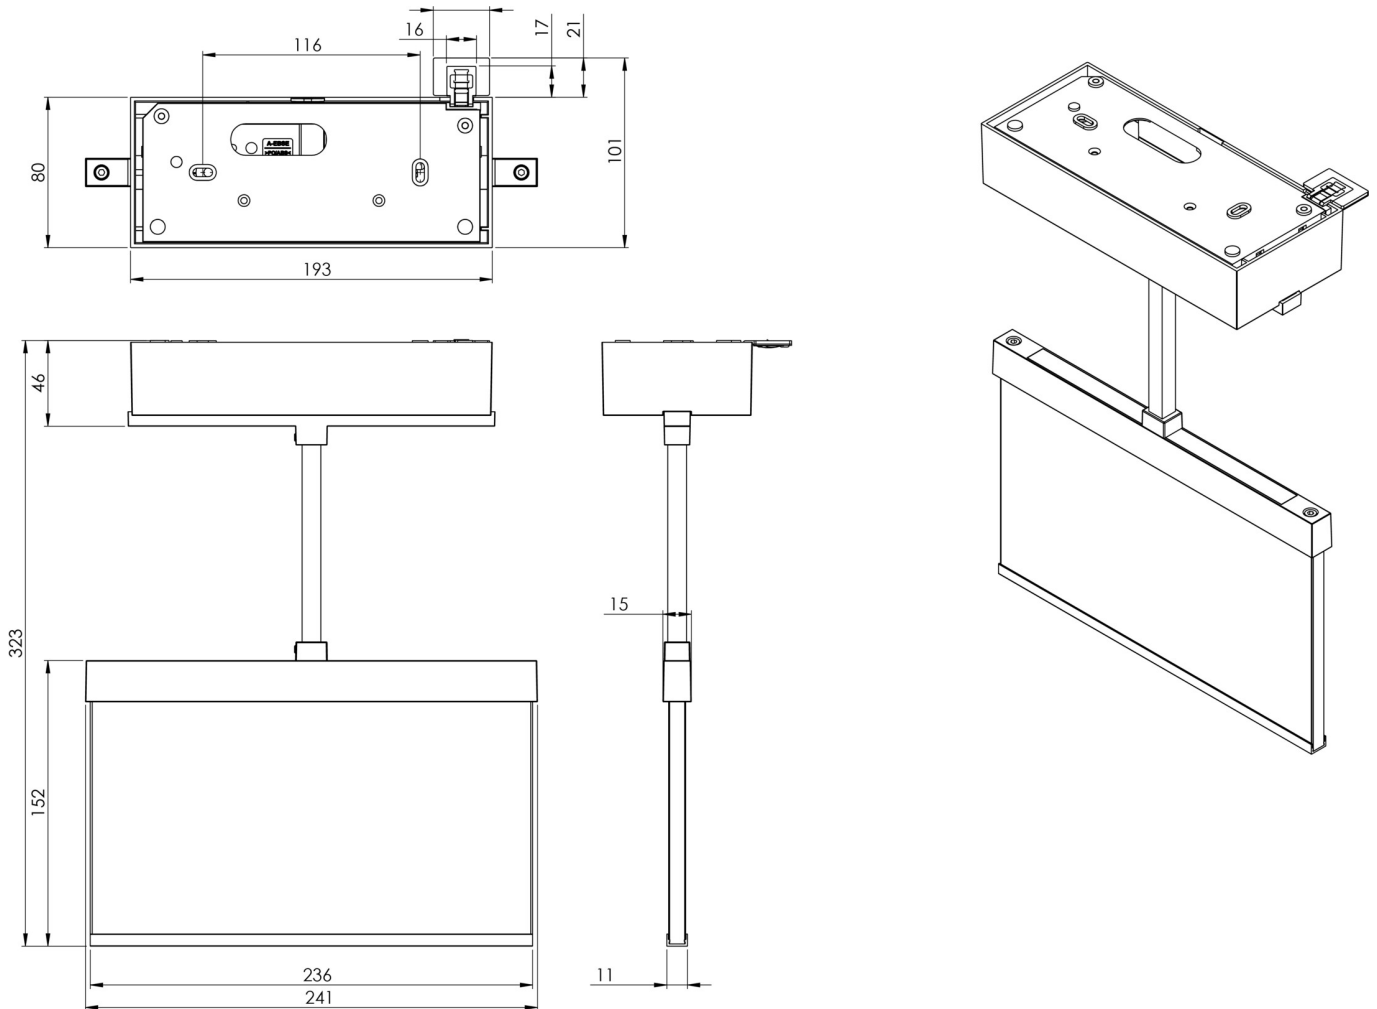

TECHNICAL DRAWING

ACCESSORY LIST

AM-X-APA - Surface-mounted adapter AM/AX

AM-X-PKG -