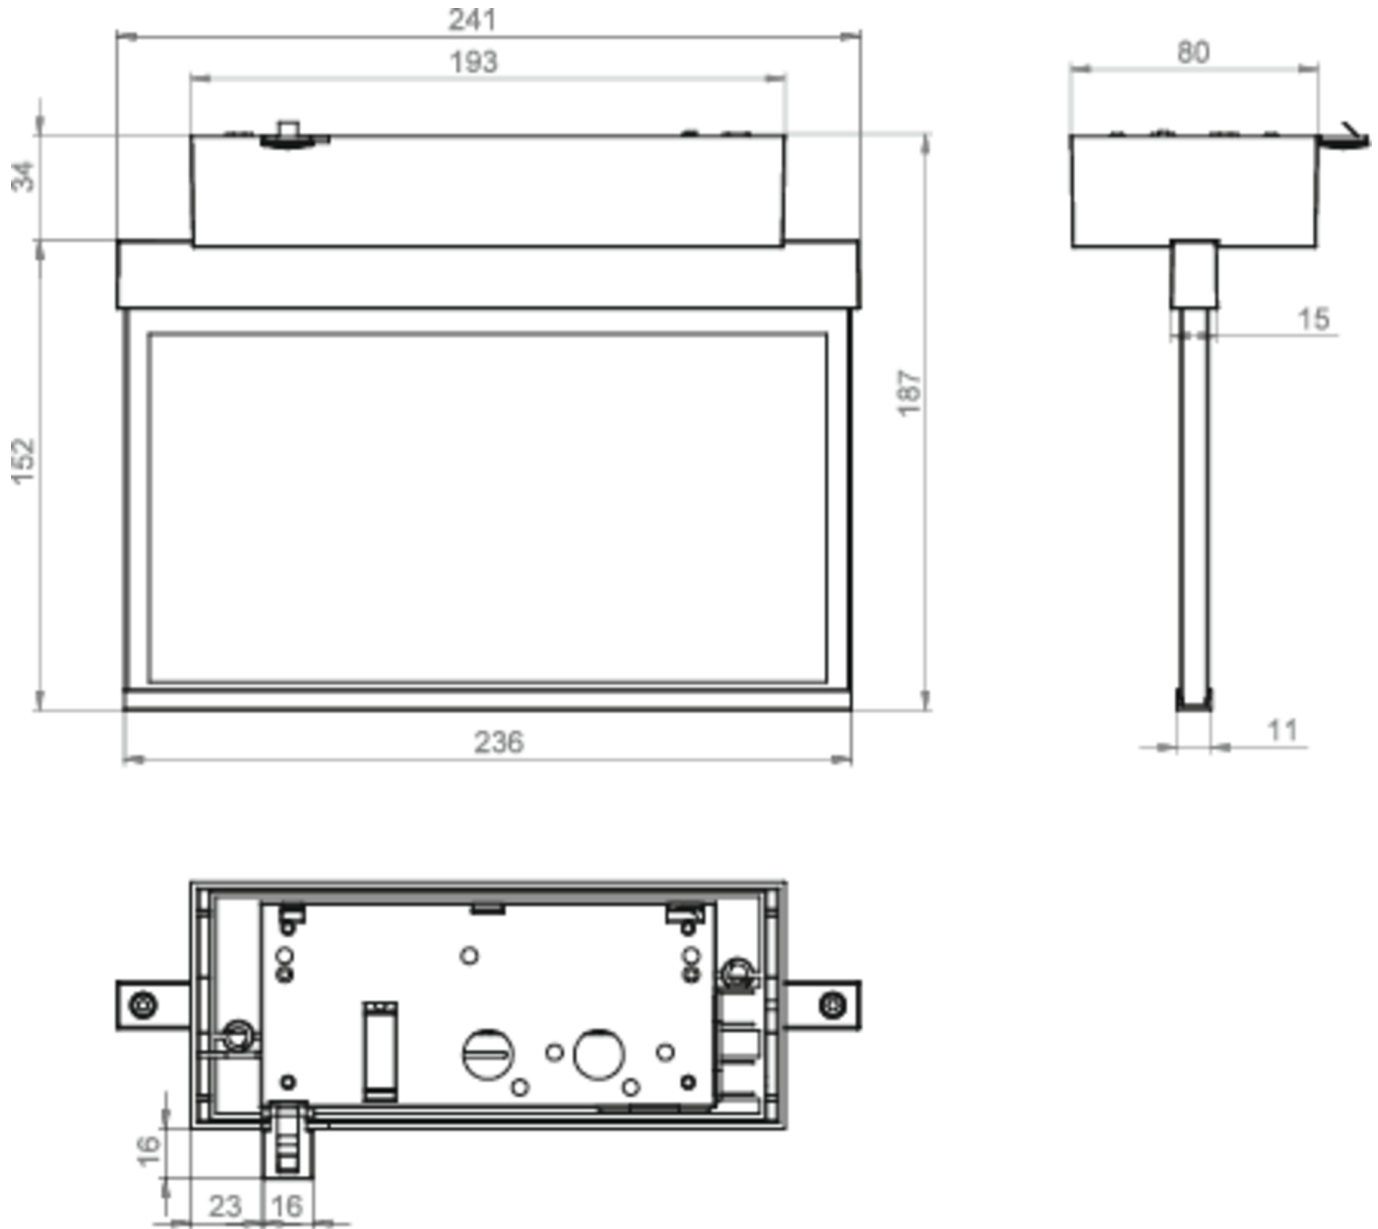

TECHNICAL DRAWING

ACCESSORY LIST

AM-X-APA - Surface-mounted adapter AM/AX