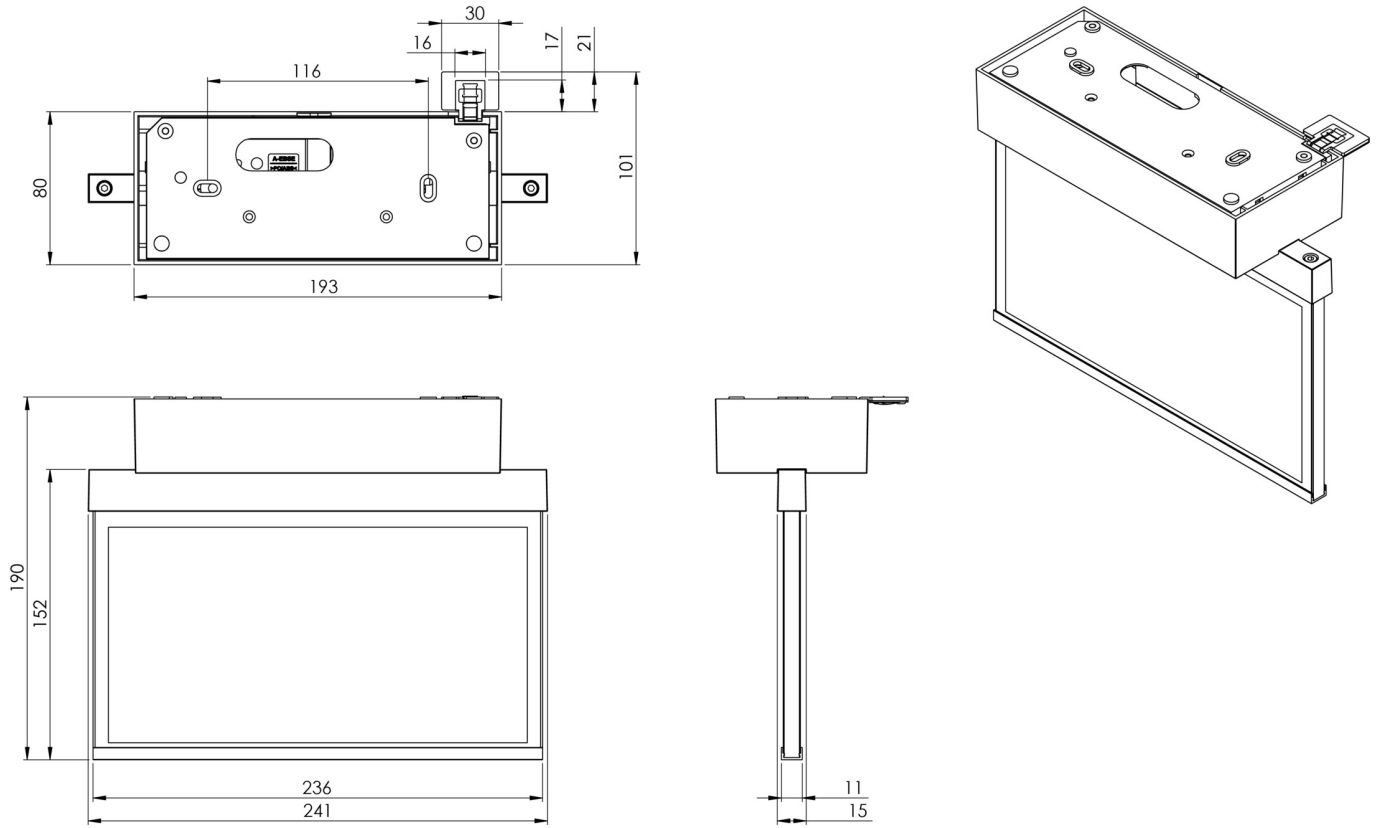

TECHNICAL DRAWING

ACCESSORY LIST

AM-X-APA - Surface-mounted adapter AM/AX