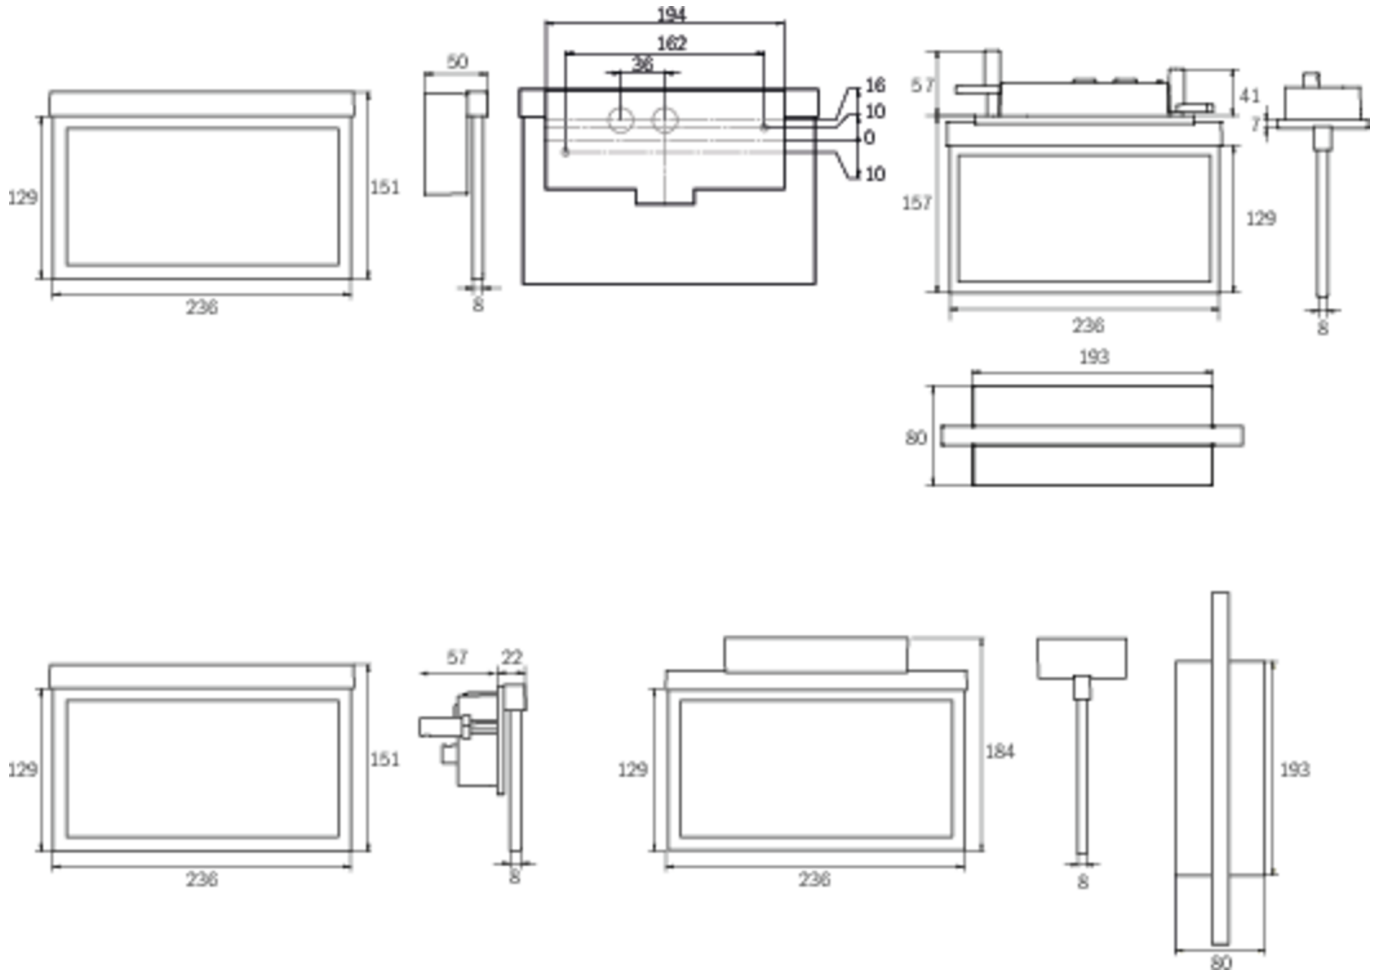

TECHNICAL DRAWING

ACCESSORY LIST

AM-XBE -