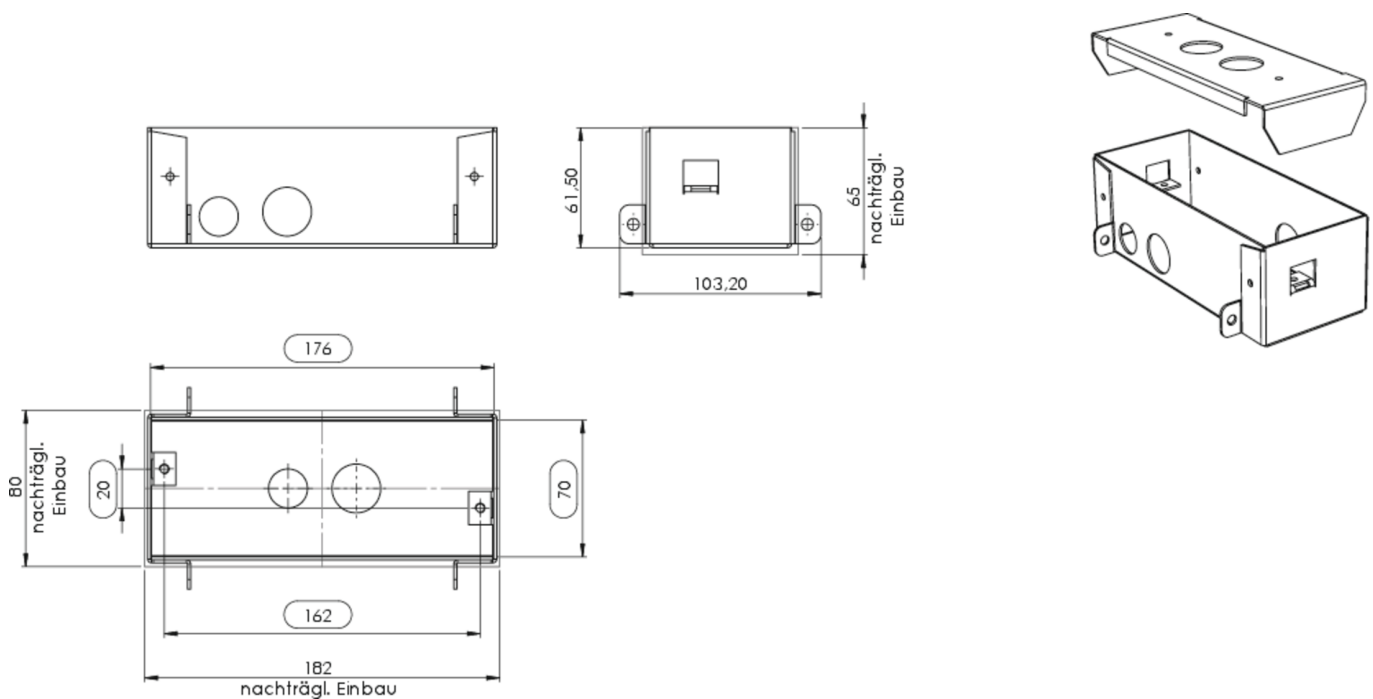

TEKNISK TEGNING

stand: 21.06.2024 - Det tas forbehold om tekniske endringer og feil.