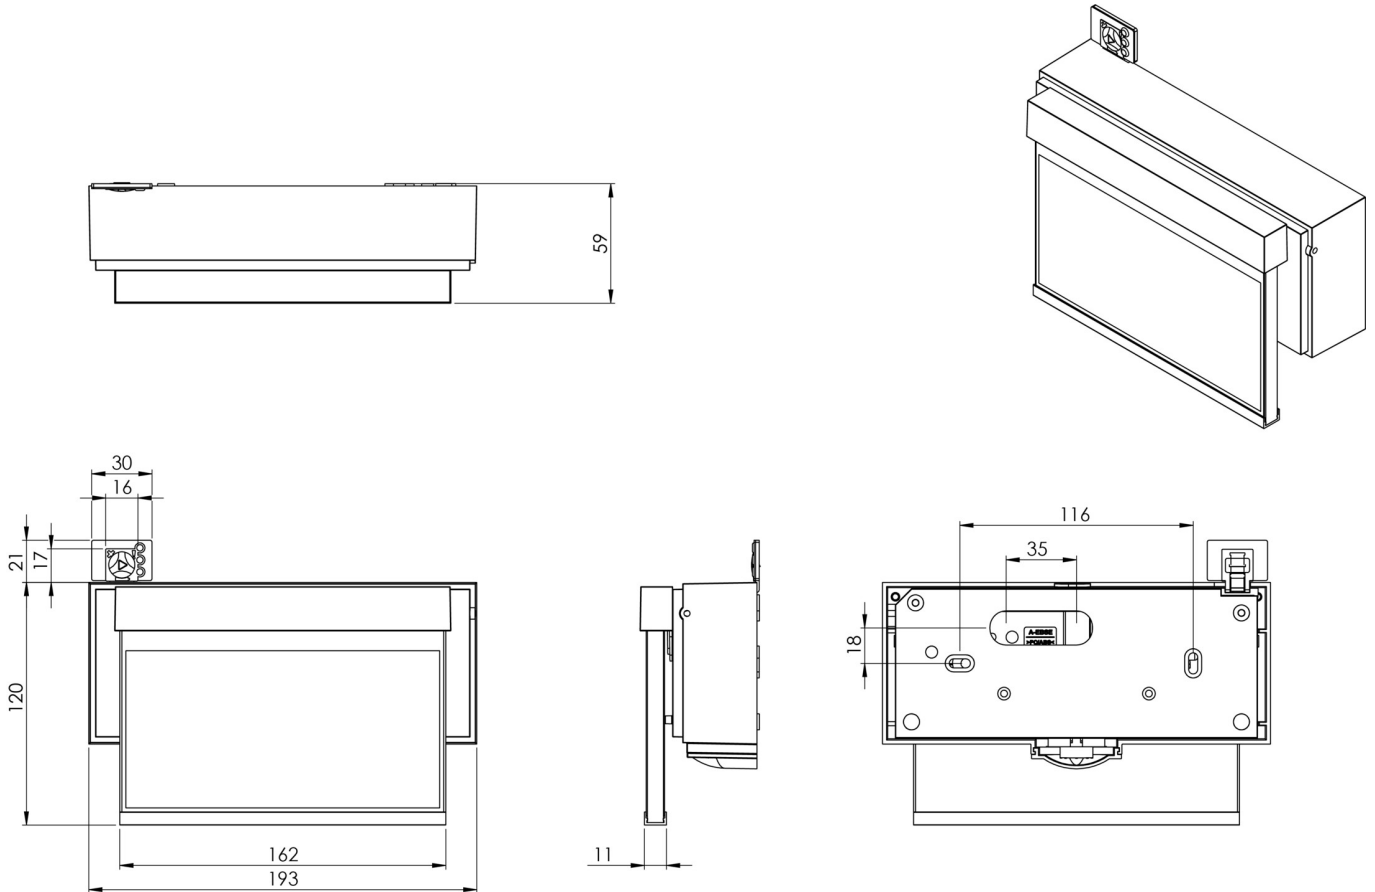

## TECHNICAL DATA

Luminaire type	Exit sign
Mounting	Wall
Recognition distance	15 m
Pictograph	Set
Illuminant	LED
Housing material	Zinc die-cast
Housing color	white
Protection type (IP)	IP40
Impact resistance (IK)	≥ 3
Certification	CE, WEEE
Insulation class	2
Supply	Centralised power supply systems
Monitoring	Central power supply (ML)
Bridging time	CPS
Battery	/

Operating mode	single luminaire switching
Input voltage AC	230 V
Input frequency	50 / 60 Hz
Input voltage DC	216 V
Power max.	3 W
Power DS	2,6 W
Power BS	1,1 W
Ambient temperature DS	-5 °C - 40 °C
Ambient temperature BS	-5 °C - 40 °C
Depth	55 mm
Width	193 mm
Height	120 mm
Installation dimensions Diameter	68 mm
Weight	1.07
Weight incl. packaging	1.32
Connection cross-section	2.5 mm <sup>2</sup>
Switching input	Yes
Emergency light blocking	No
Battery connection	No
Dimming function	Yes
Customs tariff number	94056180
EAN	4260682152442

## TECHNICAL DRAWING